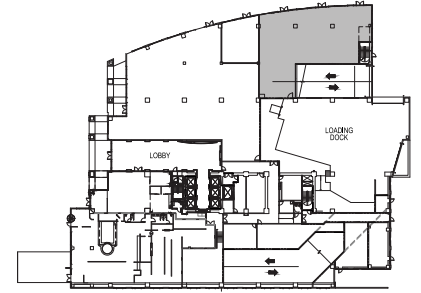

# CAPTRUST TOWER

4208 Six Forks Road | Raleigh

**Suite 150** | 2,751 RSF

Disclaimer: The above floor plan is not to scale. The available space shown is believed to be correct but is subject to change.

GINNY HAGER | 919-875-6664  
GINNY.HAGER@HIGHWOODS.COM