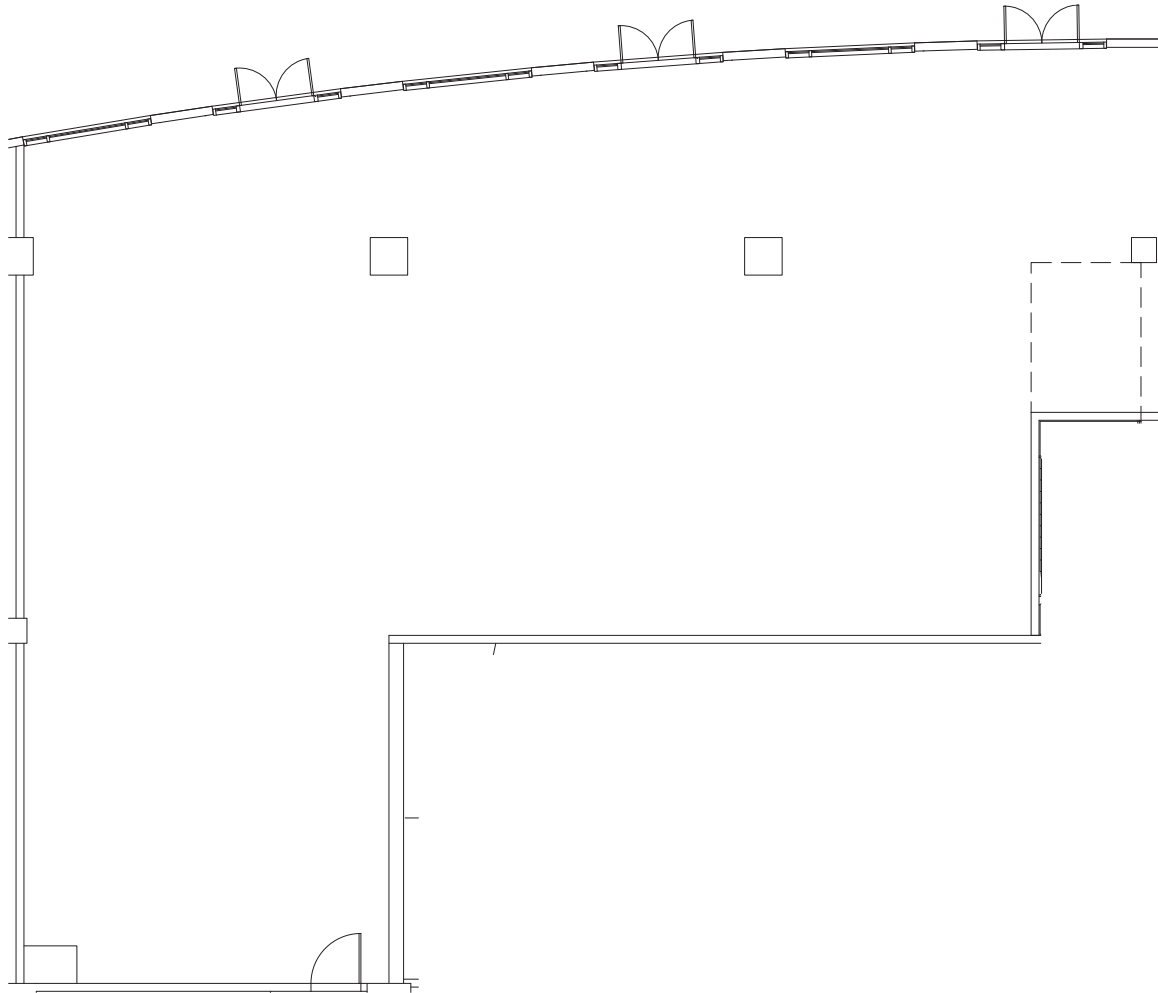

# CAPTRUST TOWER

4208 Six Forks Road | Raleigh

**Suite 150** | 2,751 RSF

Disclaimer: The above floor plan is not to scale. The available space shown is believed to be correct but is subject to change.

GINNY HAGER | 919-875-6664  
GINNY.HAGER@HIGHWOODS.COM