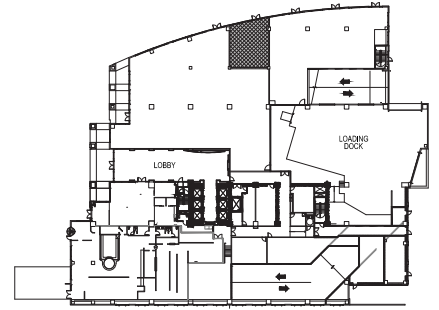

CAPTRUST TOWER

4208 Six Forks Road | Raleigh

Suite 130 | 1,736 RSF

Disclaimer: The above floor plan is not to scale. The available space shown is believed to be correct but is subject to change.