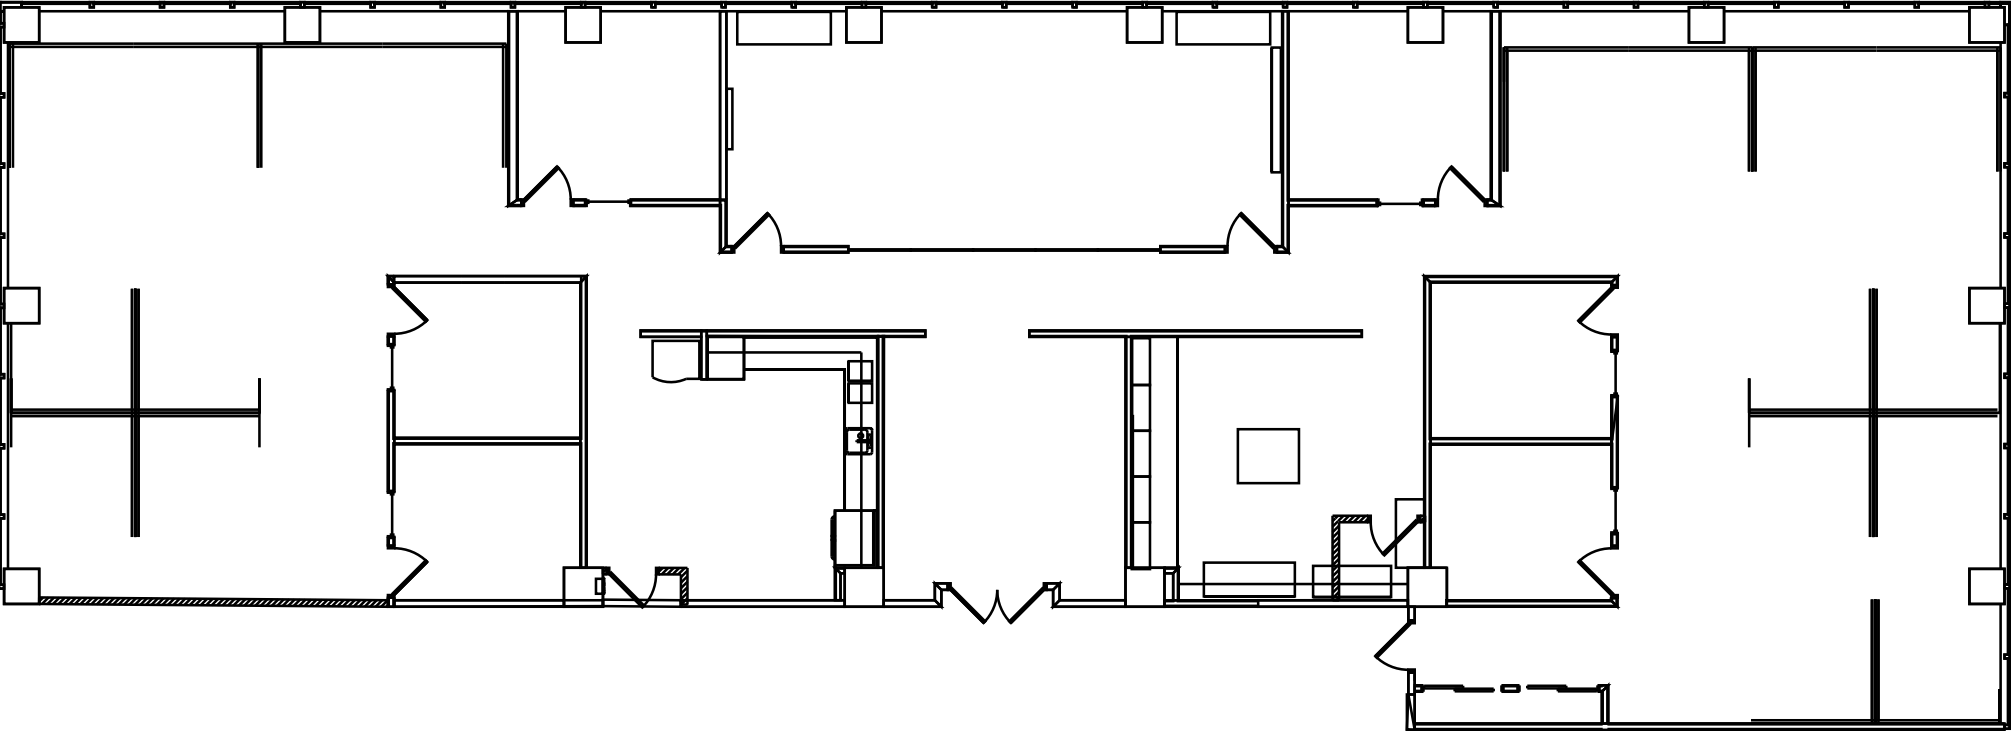

CAPITAL PLAZA ONE

201 E Pine St | Orlando

Suite 900 | 6,049 RSF

Disclaimer: The above floor plan is not to scale. The available space shown is believed to be correct but is subject to change.

DAVE AYERS | 407-849-2603
DAVE.AYERS@HIGHWOODS.COM