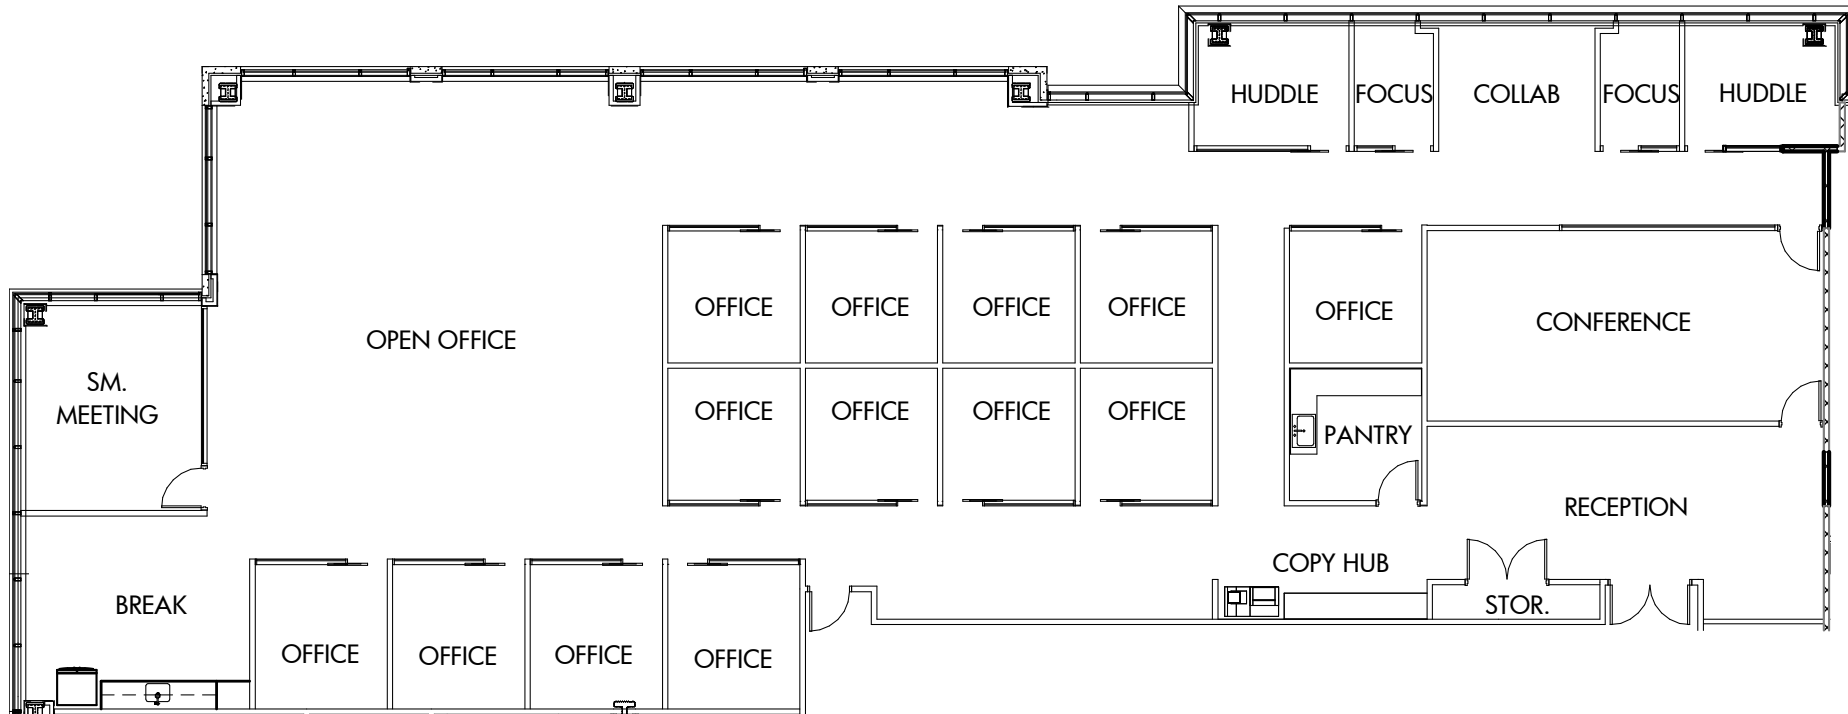

# 5000 CENTREGREEN

CentreGreen Three | Cary

Suite 340 | 6,886 RSF

*sample layout*

Disclaimer: The above floor plan is not to scale. The available space shown is a representative layout. Furniture included.