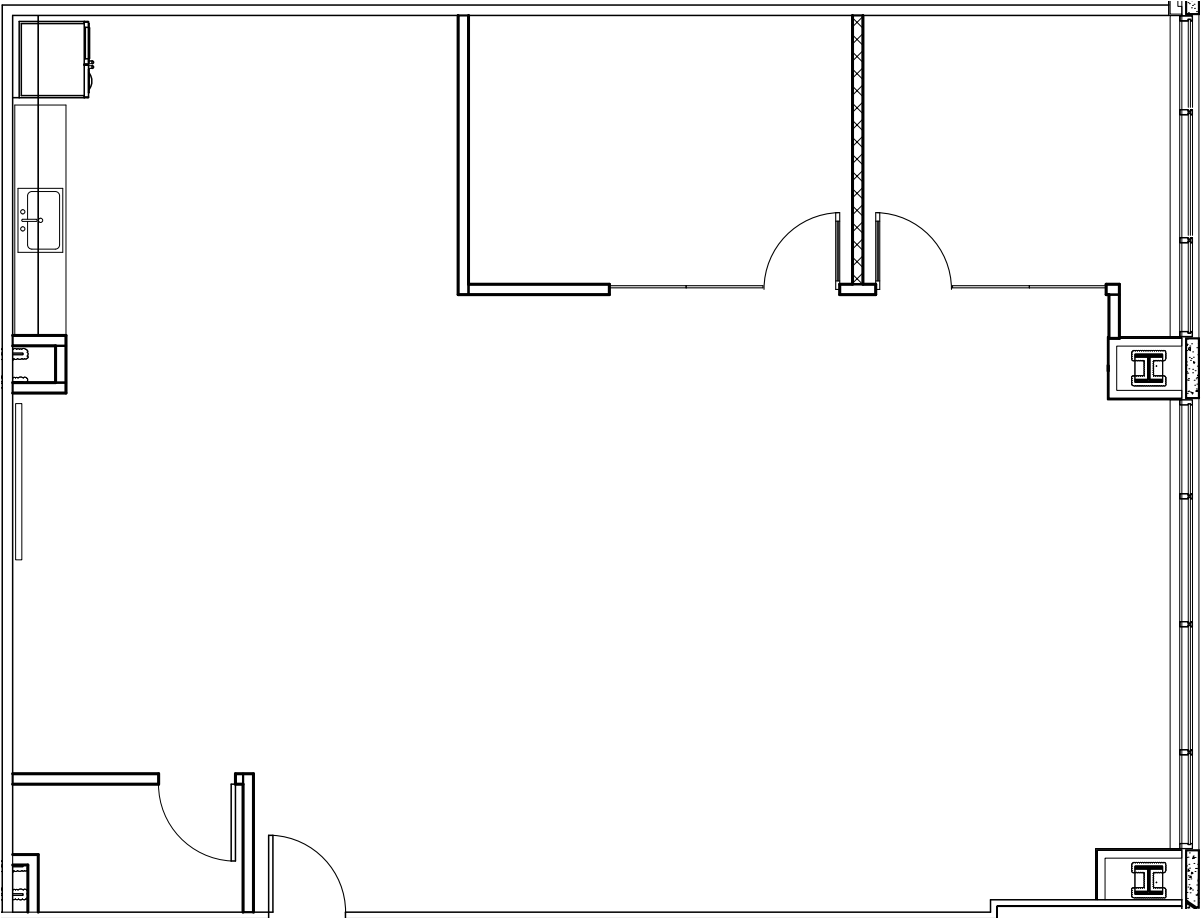

5000 CENTREGREEN

CentreGreen Three | Cary

Suite 160 | 1,800 RSF

Disclaimer: The above floor plan is not to scale. The available space shown is a representative layout. Furniture included.

AMY WATKINS | 919-630-1629
AMY.WATKINS@HIGHWOODS.COM