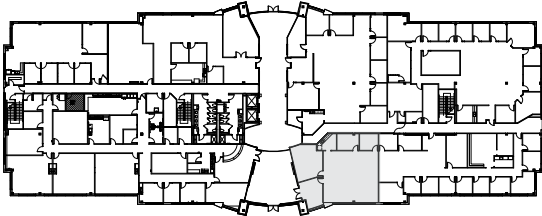

4000 CENTREGREEN

CentreGreen Two | Cary

Suite 190 | 2,192 RSF

Disclaimer: The above floor plan is not to scale. The available space shown is a representative layout.

AMY WATKINS | 919-630-1629
AMY.WATKINS@HIGHWOODS.COM