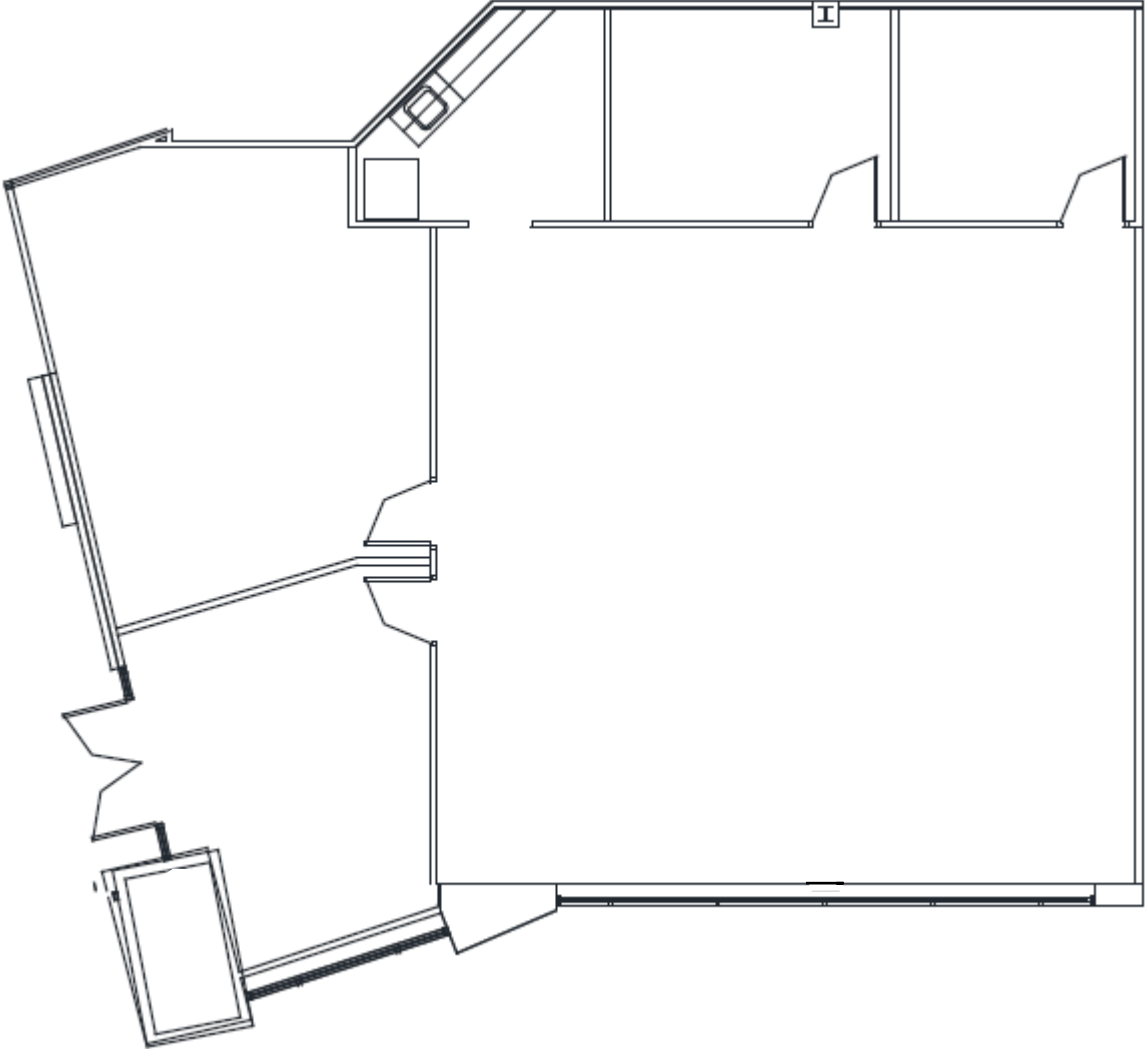

4000 CENTREGREEN

CentreGreen Two | Cary

Suite 190 | 2,192 RSF

Disclaimer: The above floor plan is not to scale. The available space shown is a representative layout.

AMY WATKINS | 919-630-1629
AMY.WATKINS@HIGHWOODS.COM