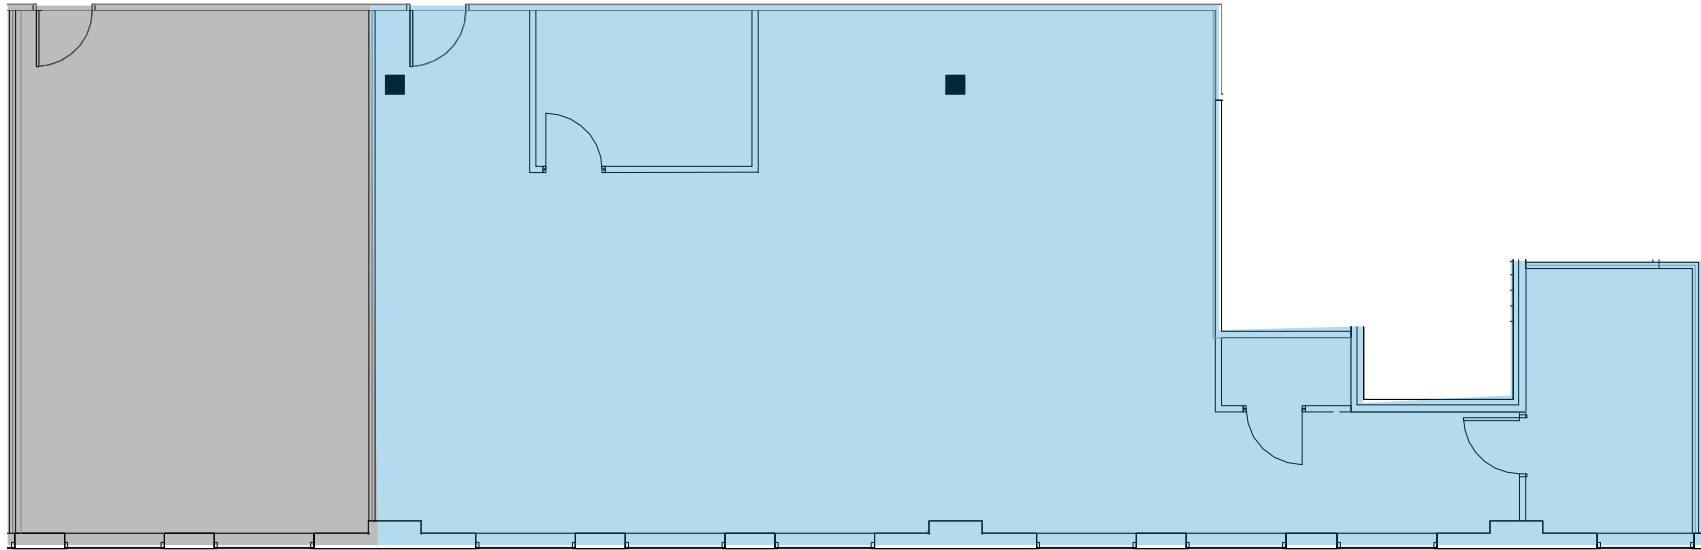

BLUE RIDGE I

2500 Blue Ridge Road | Raleigh

Suite 200 | 634-2,468 RSF

SUITE 200B
634 RSF

SUITE 200C
1,834 RSF

Disclaimer: The above floor plan is not to scale. The available space shown is believed to be correct but is subject to change.