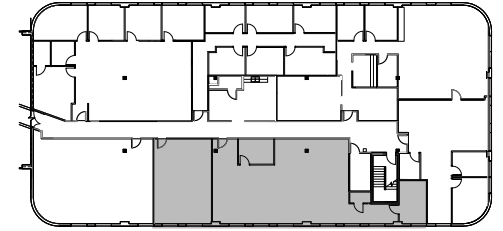

BLUE RIDGE I

2500 Blue Ridge Road | Raleigh

Suite 200 | 634-2,468 RSF

SUITE 200B
634 RSF

SUITE 200C
1,834 RSF

Disclaimer: The above floor plan is not to scale. The available space shown is believed to be correct but is subject to change.