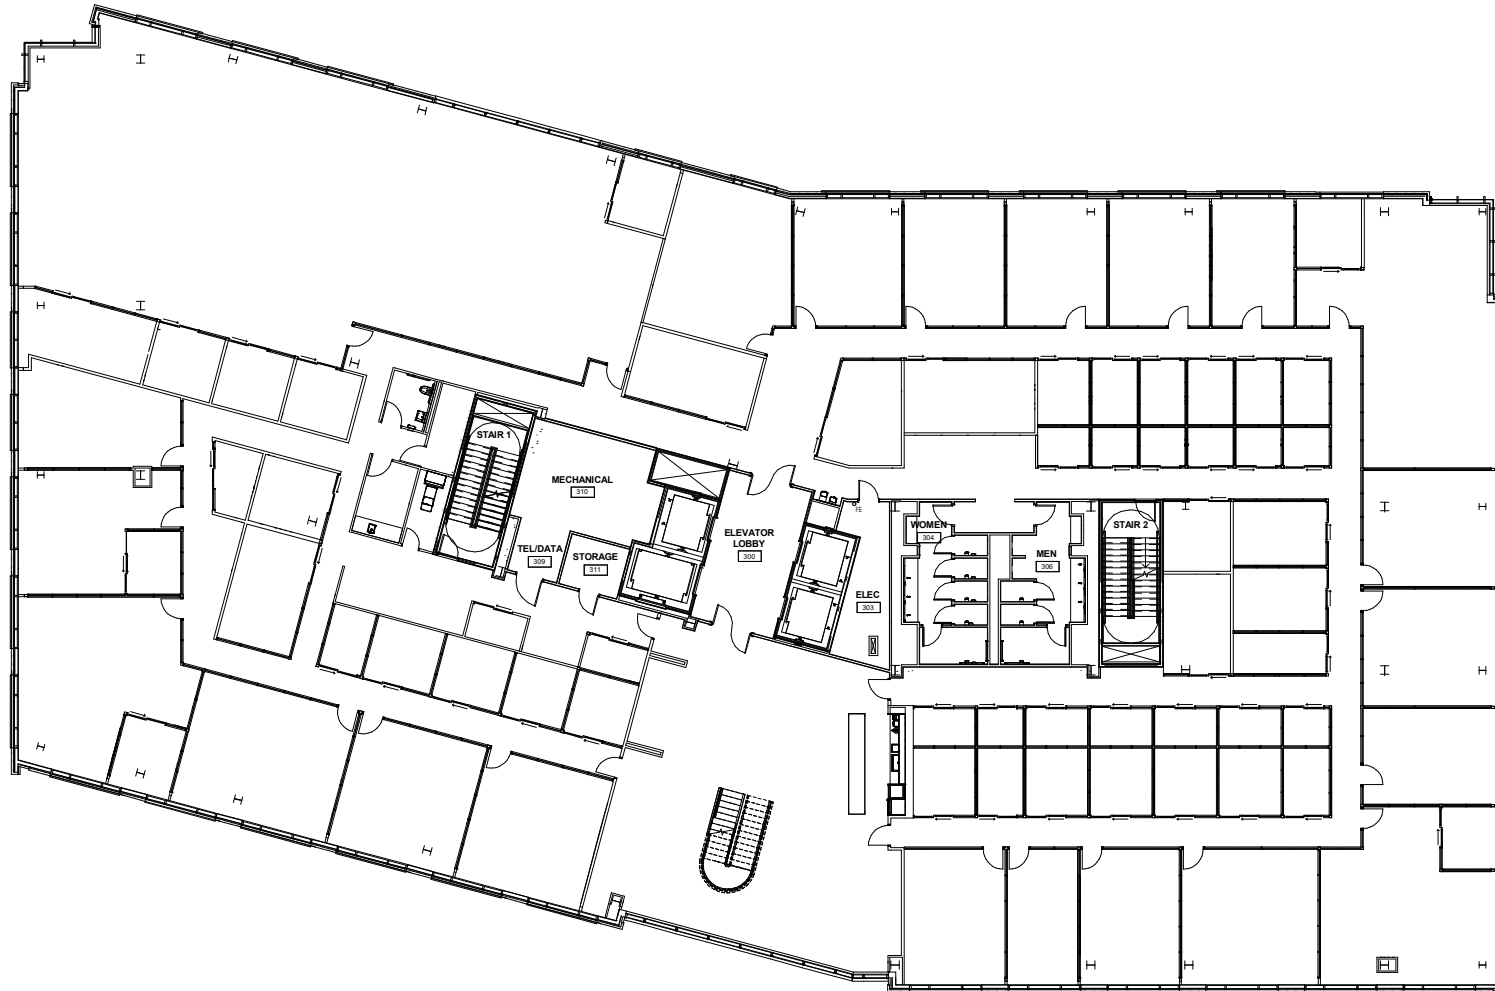

# ONE GLENWOOD

Bloc83 | CBD Raleigh

3rd Floor | 27,652 RSF

HILLSBOROUGH ST

Disclaimer: The above floor plans are not to scale. The available space shown is a representative layout.

AMY WATKINS | 919-630-1629  
AMY.WATKINS@HIGHWOODS.COM