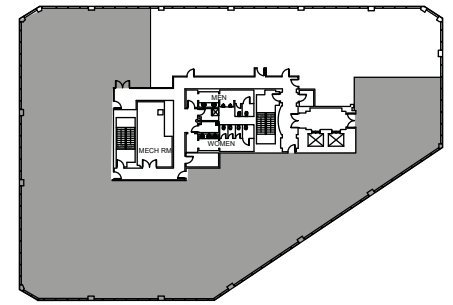

BAYSHORE PLACE

601 Bayshore Boulevard | Tampa

Suite 700 | 13,742 SF

Disclaimer: The above floor plan is not to scale.
The available space shown is believed to be correct but is subject to change.

LAUREN COUP | 813-673-6006
SR. DIRECTOR OF LEASING