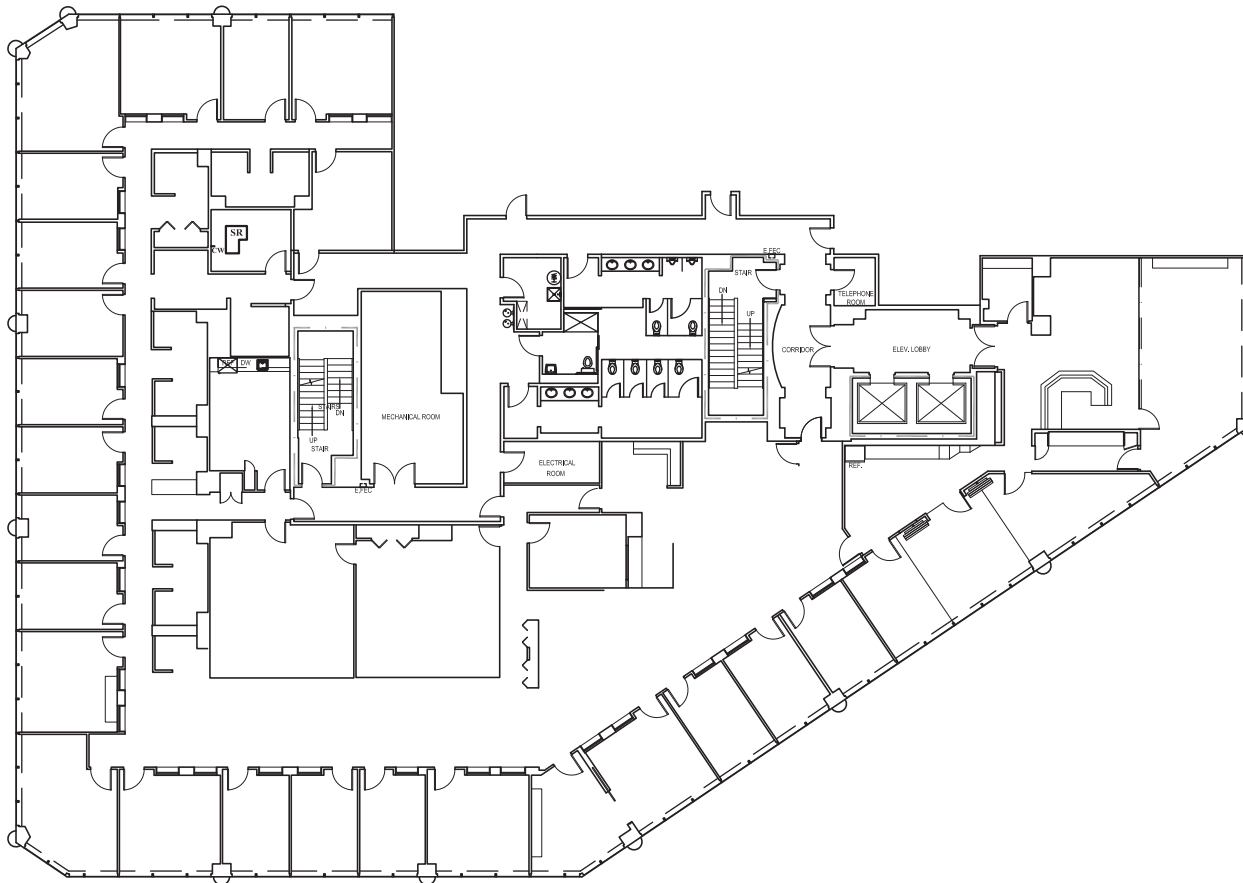

BAYSHORE PLACE

601 Bayshore Boulevard | Tampa

Suite 700 | 13,742 SF

Disclaimer: The above floor plan is not to scale.
The available space shown is believed to be correct but is subject to change.

LAUREN COUP | 813-673-6006
SR. DIRECTOR OF LEASING