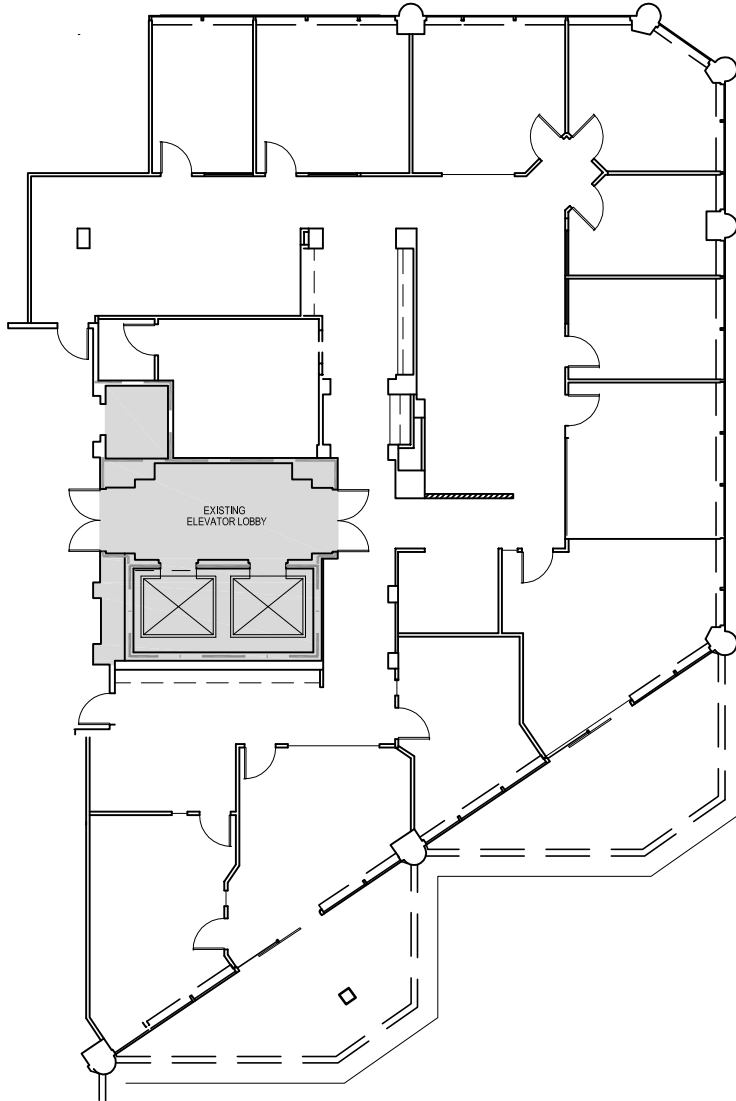

BAYSHORE PLACE

601 Bayshore Boulevard | Tampa

Suite 600 | 5,082 SF

Disclaimer: The above floor plan is not to scale.
The available space shown is believed to be correct but is subject to change.

LAUREN COUP | 813-673-6006
SR. DIRECTOR OF LEASING