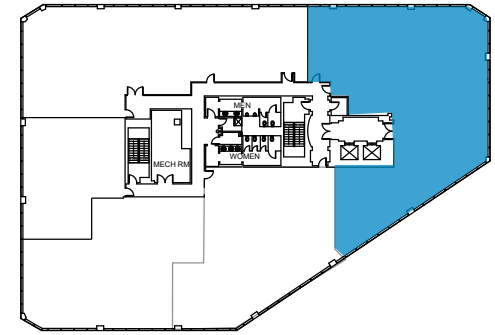

BAYSHORE PLACE

601 Bayshore Boulevard | Tampa

Suite 600 | 5,082 SF

Disclaimer: The above floor plan is not to scale.
The available space shown is believed to be correct but is subject to change.

LAUREN COUP | 813-673-6006
SR. DIRECTOR OF LEASING