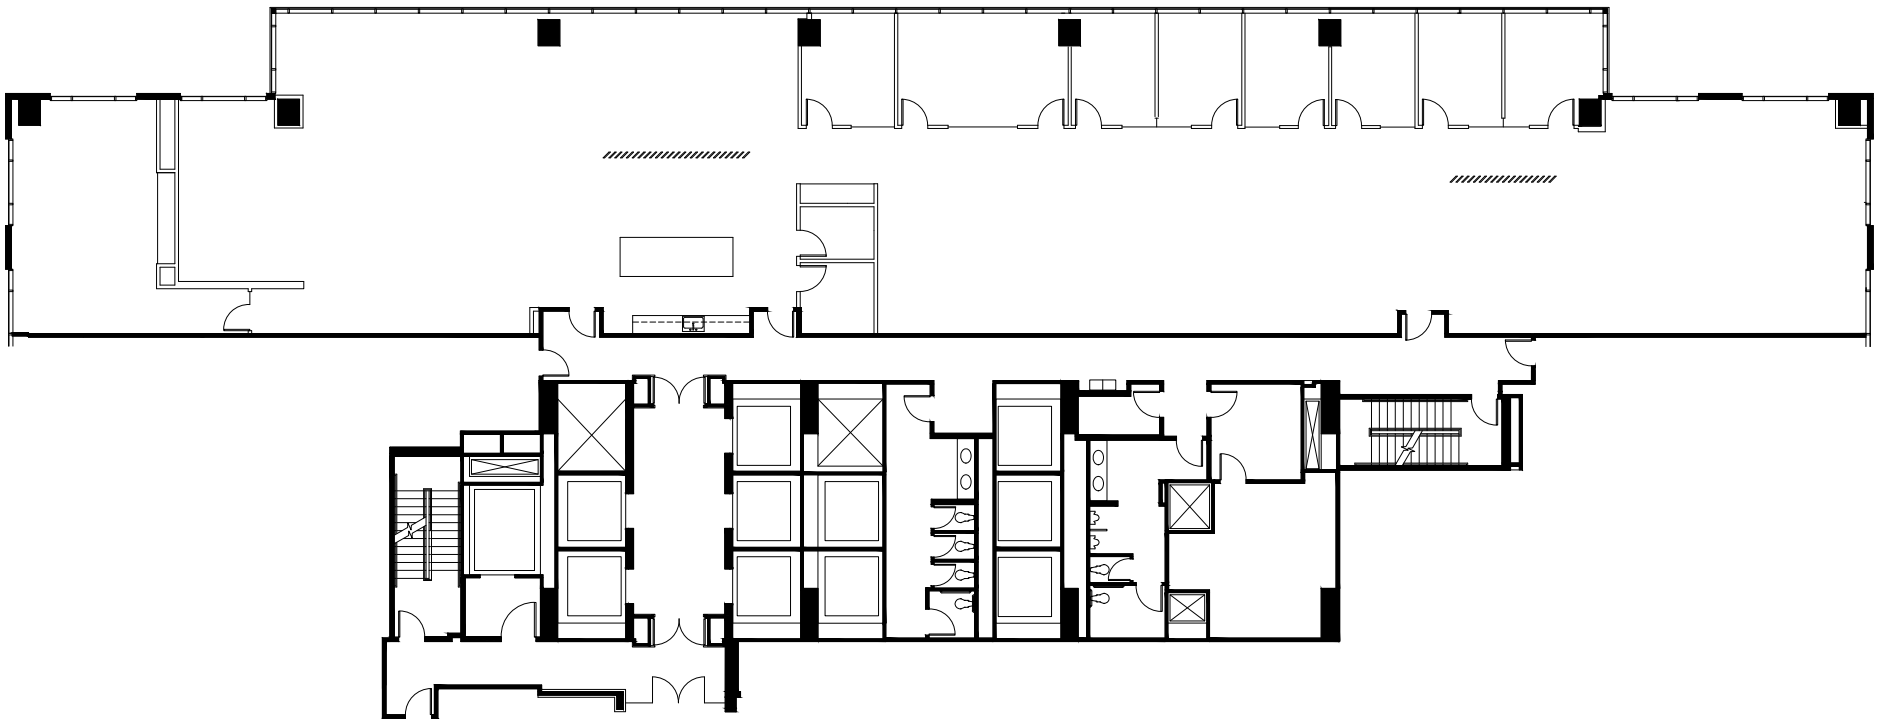

Monarch Tower

3424 Peachtree Road | Atlanta

Suite 900 | 8,935 RSF

Key Plan

Disclaimer: The above floor plans are not to scale. The available space shown is believed to be correct but is subject to change.