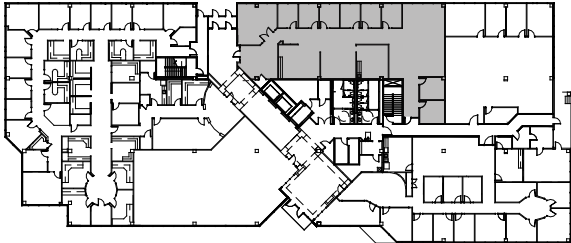

4800 NORTH PARK

4800 Falls of Neuse Road | Raleigh

Suite 120 | 4,601 RSF

Disclaimer: The above floor plan is not to scale. The available space shown is believed to be correct but is subject to change.