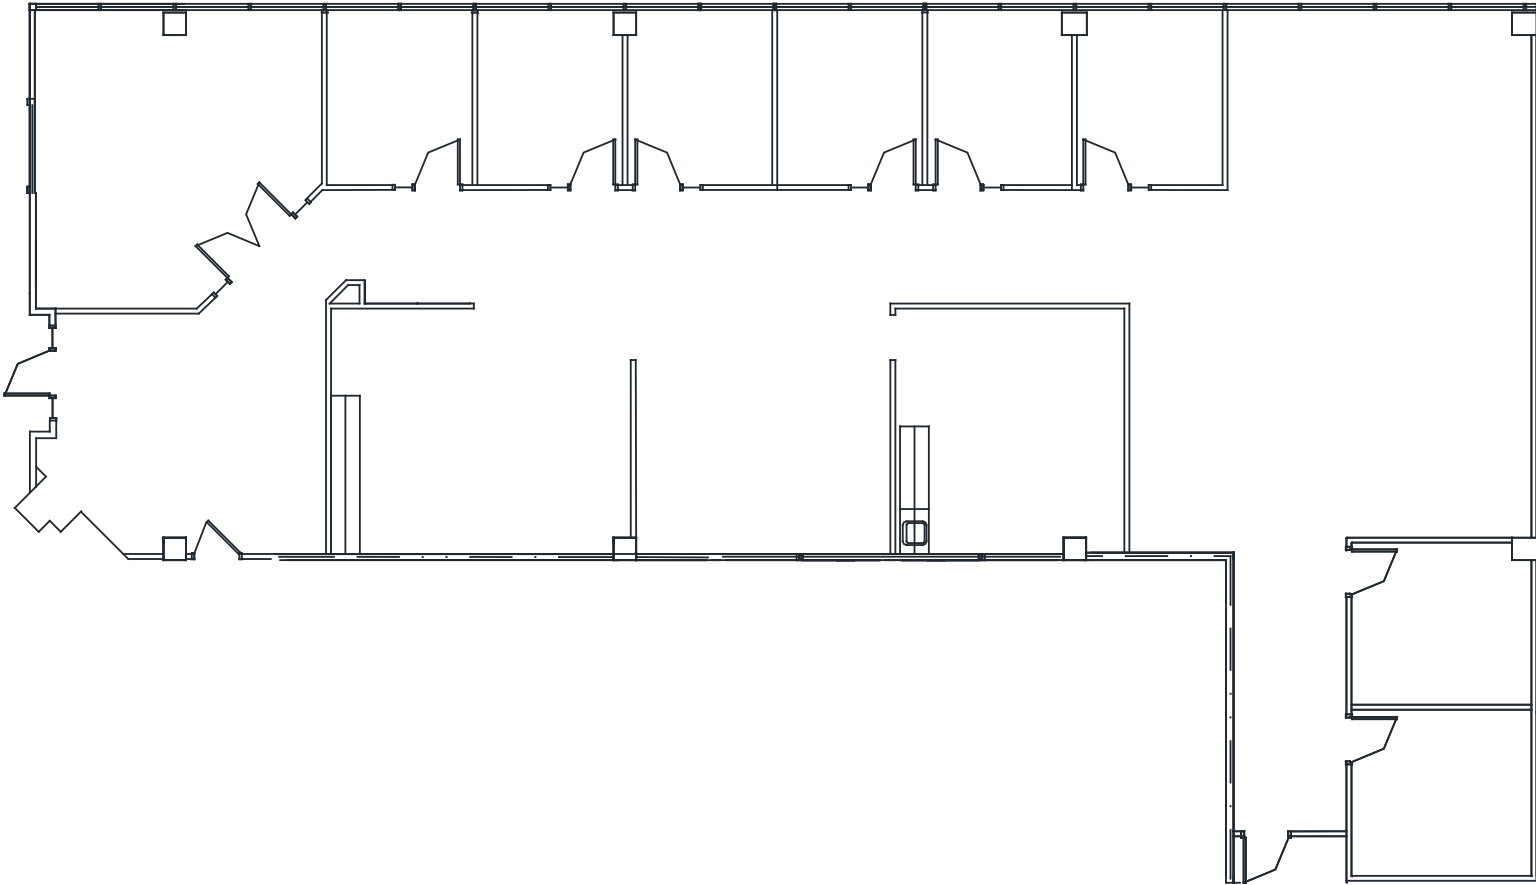

4800 NORTH PARK

4800 Falls of Neuse Road | Raleigh

Suite 120 | 4,601 RSF

Disclaimer: The above floor plan is not to scale. The available space shown is believed to be correct but is subject to change.