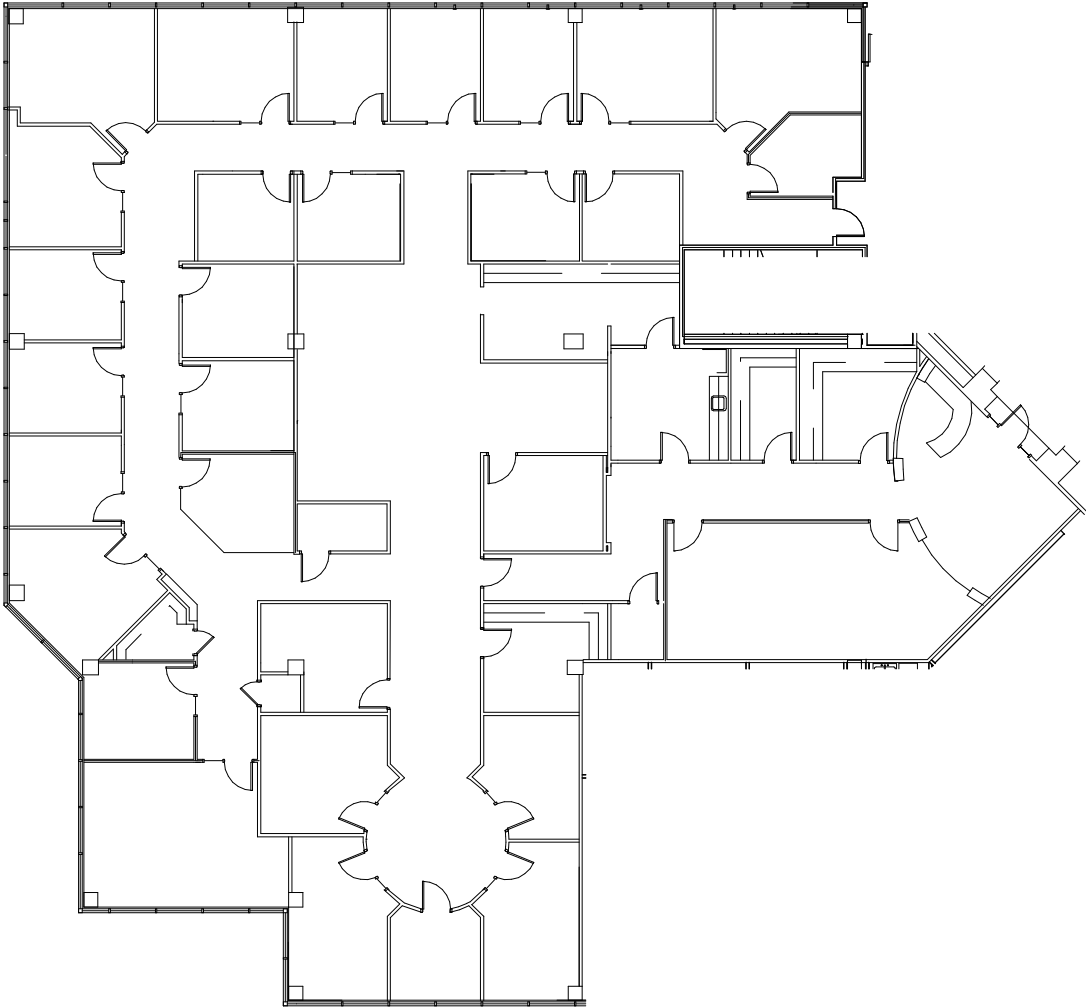

4800 NORTH PARK

4800 Falls of Neuse Road | Raleigh

Suite 110 | 9,452 RSF

Disclaimer: The above floor plan is not to scale. The available space shown is believed to be correct but is subject to change.