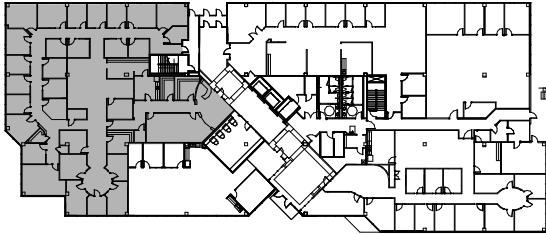

4800 NORTH PARK

4800 Falls of Neuse Road | Raleigh

Suite 110 | 9,452 RSF

Disclaimer: The above floor plan is not to scale. The available space shown is believed to be correct but is subject to change.