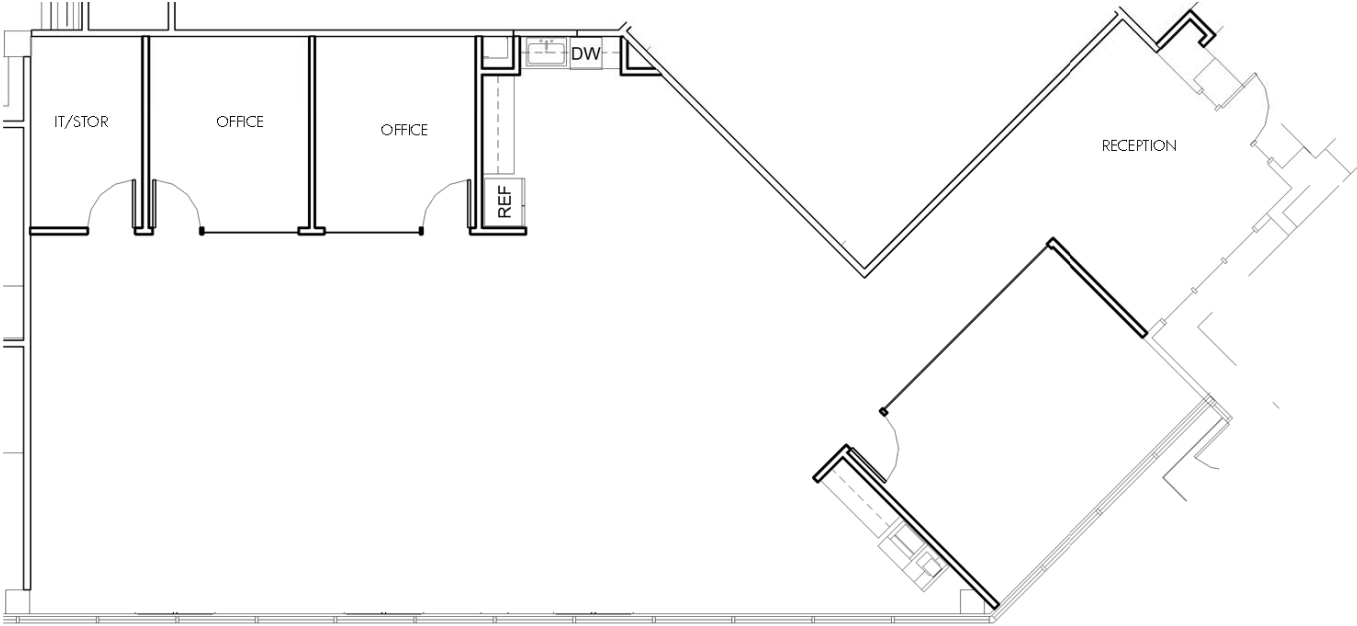

4800 NORTH PARK

4800 Falls of Neuse Road | Raleigh

Suite 100 | 2,764 RSF

spec suite

Disclaimer: The above floor plan is not to scale. The available space shown is believed to be correct but is subject to change.