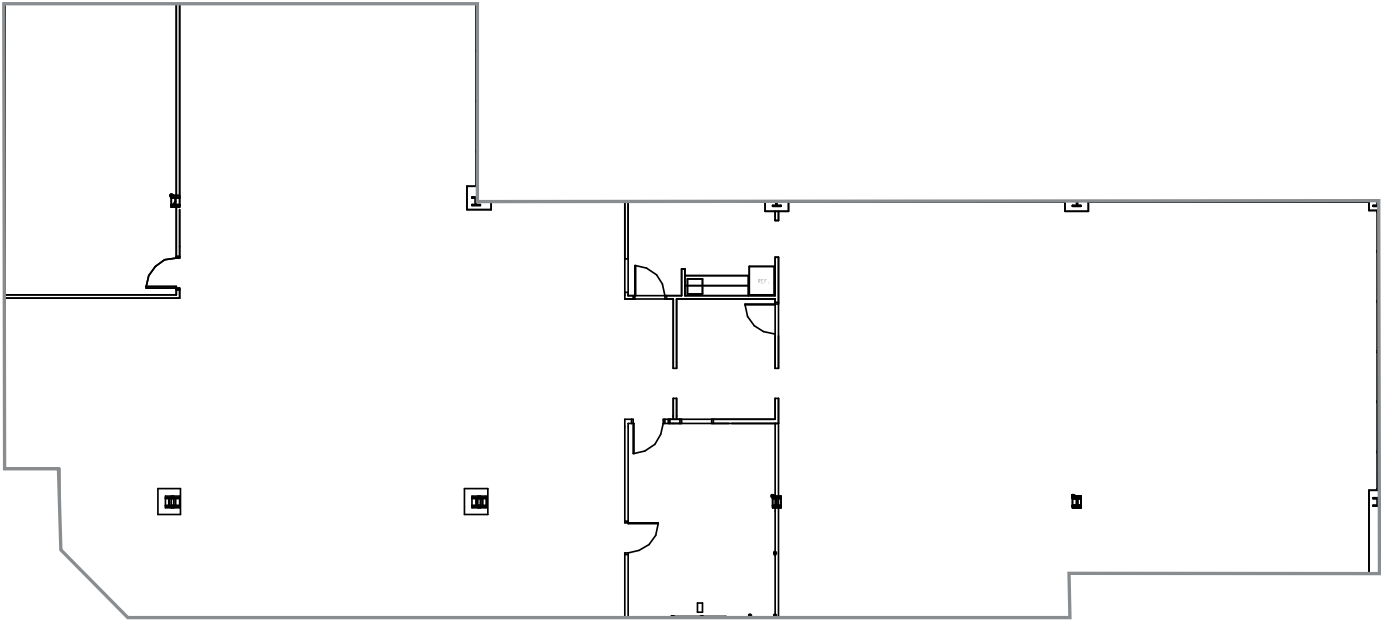

4625 CREEKSTONE

4625 Creekstone Drive | Durham

Suites 140 | 7,147 RSF

Disclaimer: The above floor plan is not to scale. The available space shown is believed to be correct but is subject to change.

AMY WATKINS | 919-630-1629
AMY.WATKINS@HIGHWOODS.COM