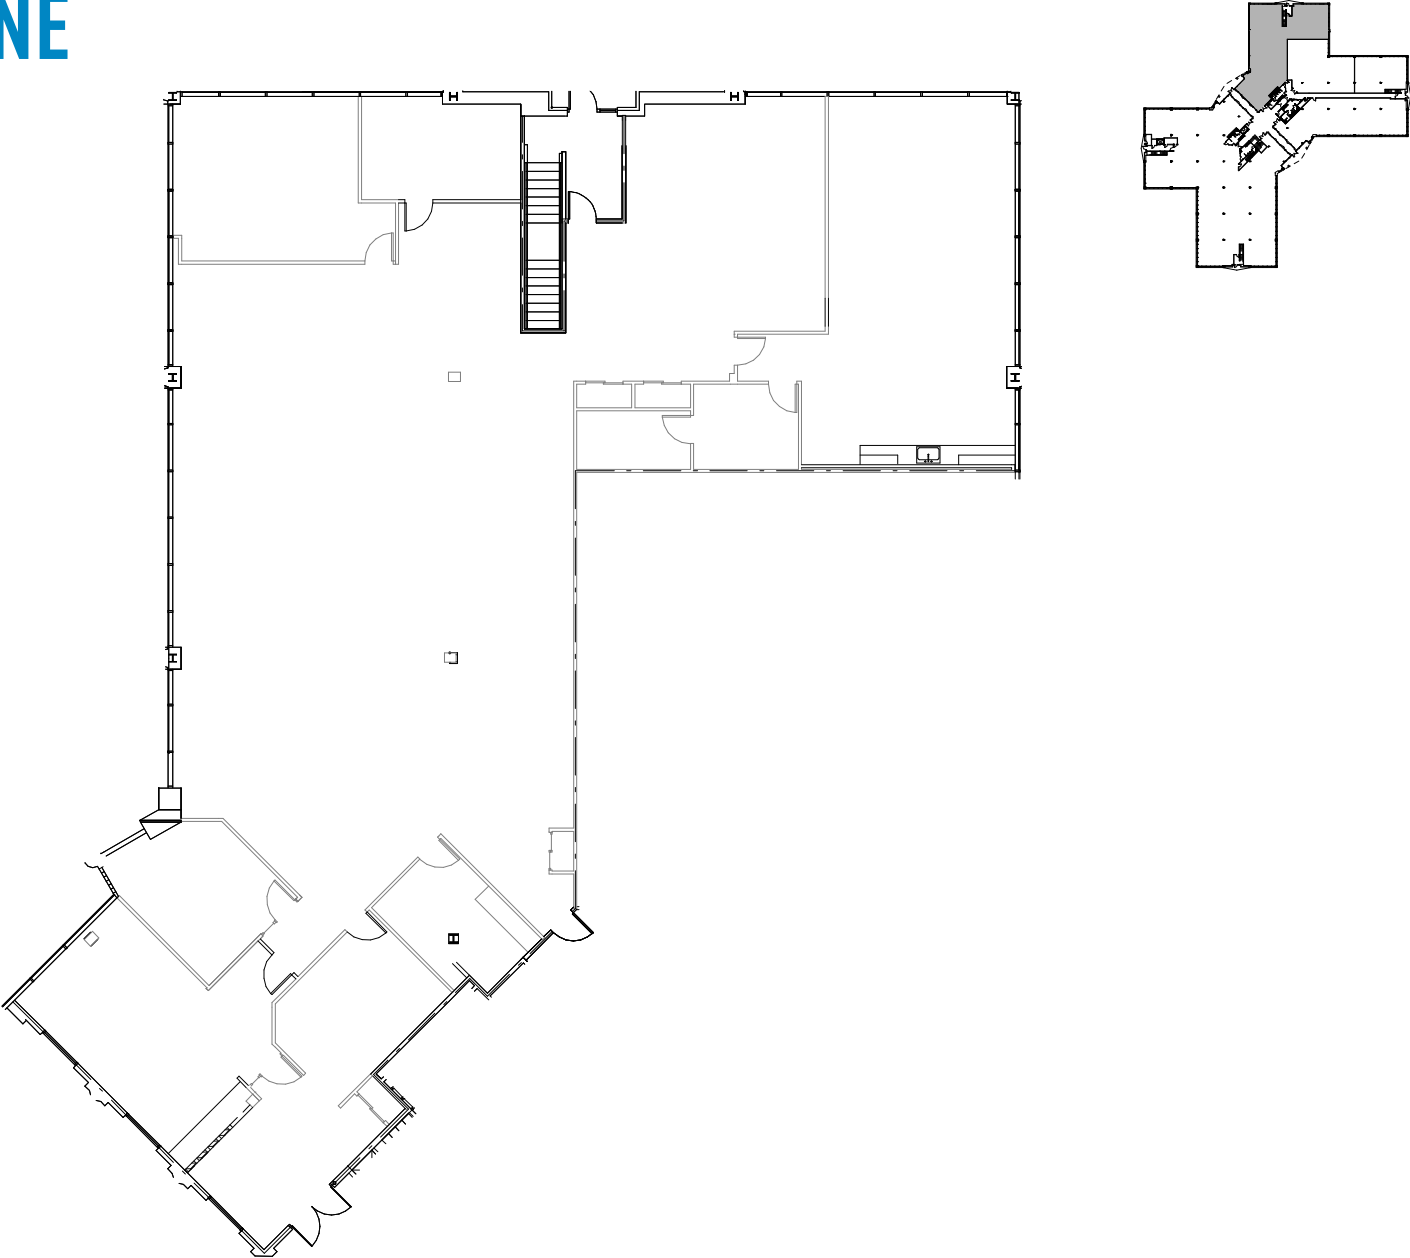

4625 CREEKSTONE

4625 Creekstone Drive | Durham

Suite 130 | 7,472 RSF

Disclaimer: The above floor plan is not to scale. The available space shown is believed to be correct but is subject to change.

AMY WATKINS | 919-630-1629
AMY.WATKINS@HIGHWOODS.COM