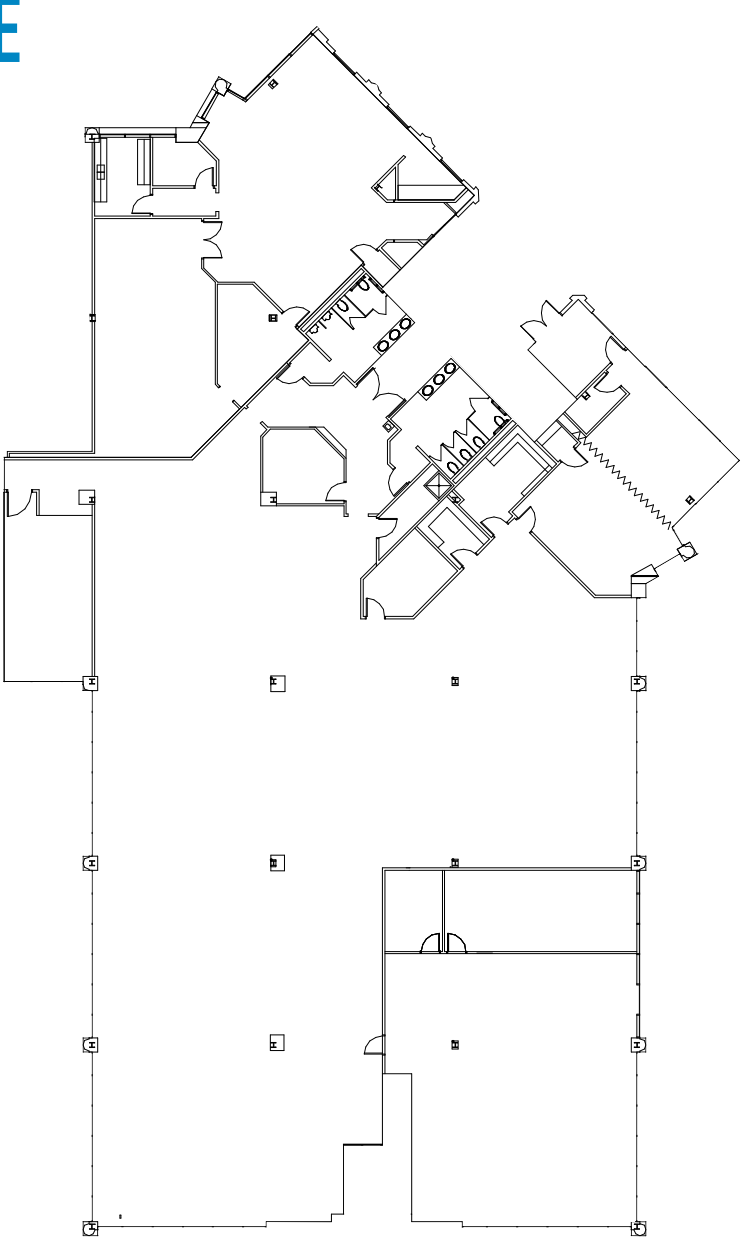

4625 CREEKSTONE

4625 Creekstone Drive | Durham
Suites 101 | 15,114 RSF

Disclaimer: The above floor plan is not to scale. The available space shown is believed to be correct but is subject to change.