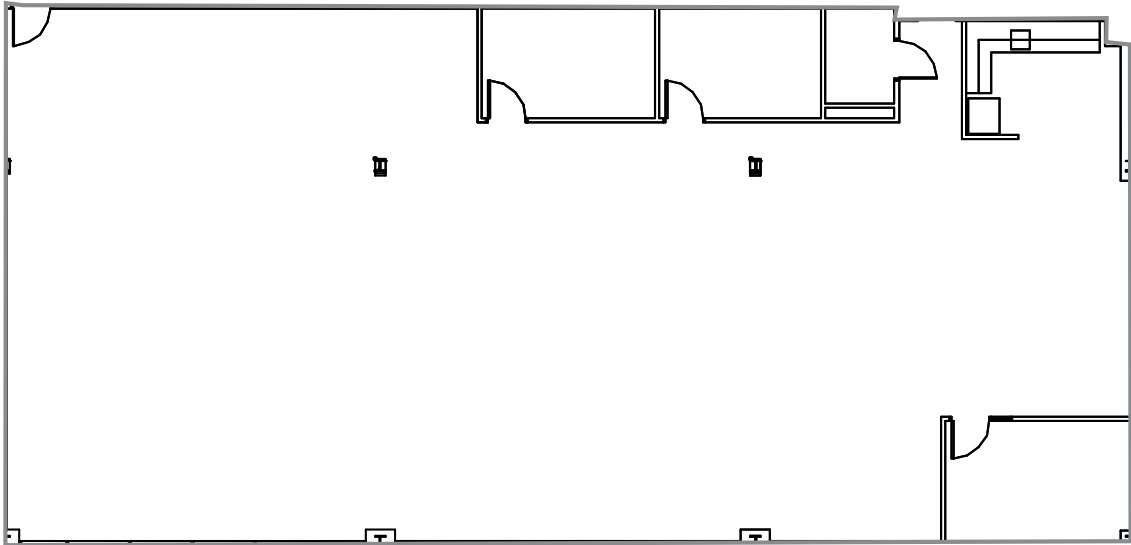

4625 CREEKSTONE

4625 Creekstone Drive | Durham

Suites 150 | 4,476 RSF

Disclaimer: The above floor plan is not to scale. The available space shown is believed to be correct but is subject to change.