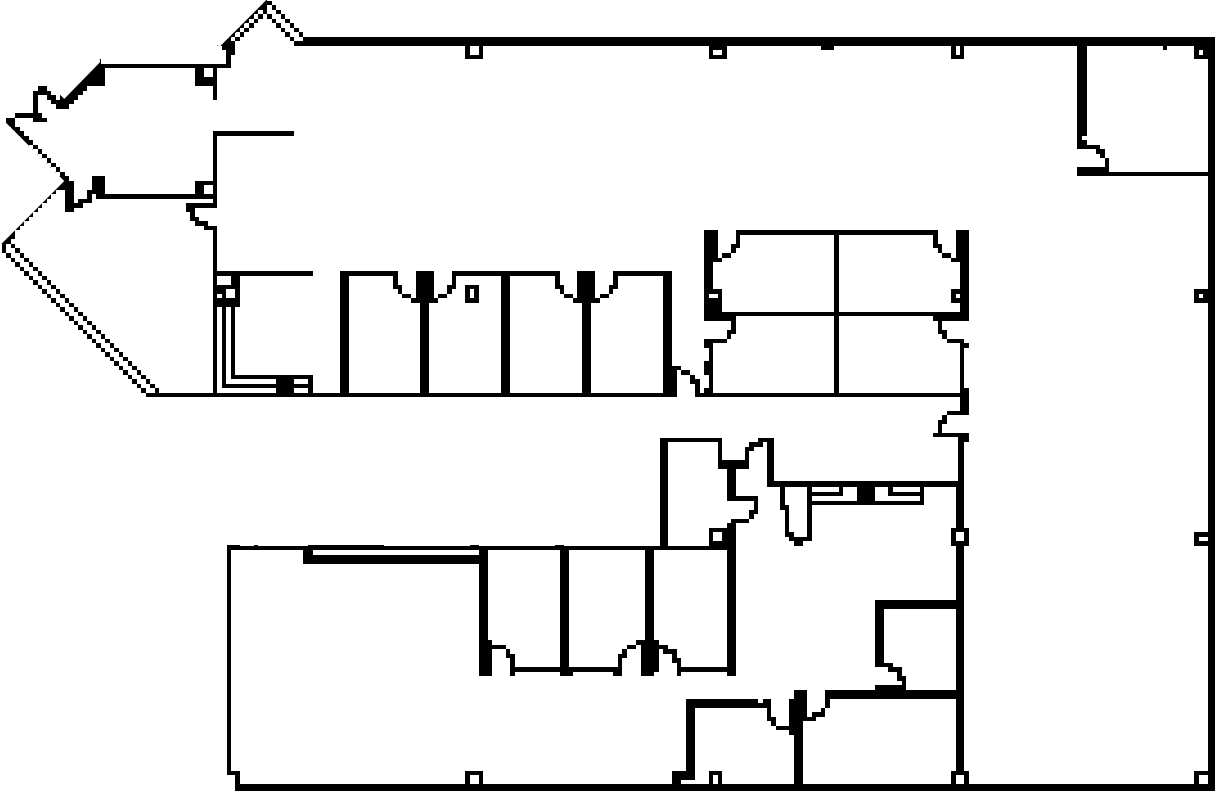

# 4601 CREEKSTONE

4601 Creekstone Drive | Durham

Suite 280 | 11,737 RSF

Disclaimer: The above floor plan is not to scale. The available space shown is believed to be correct but is subject to change.