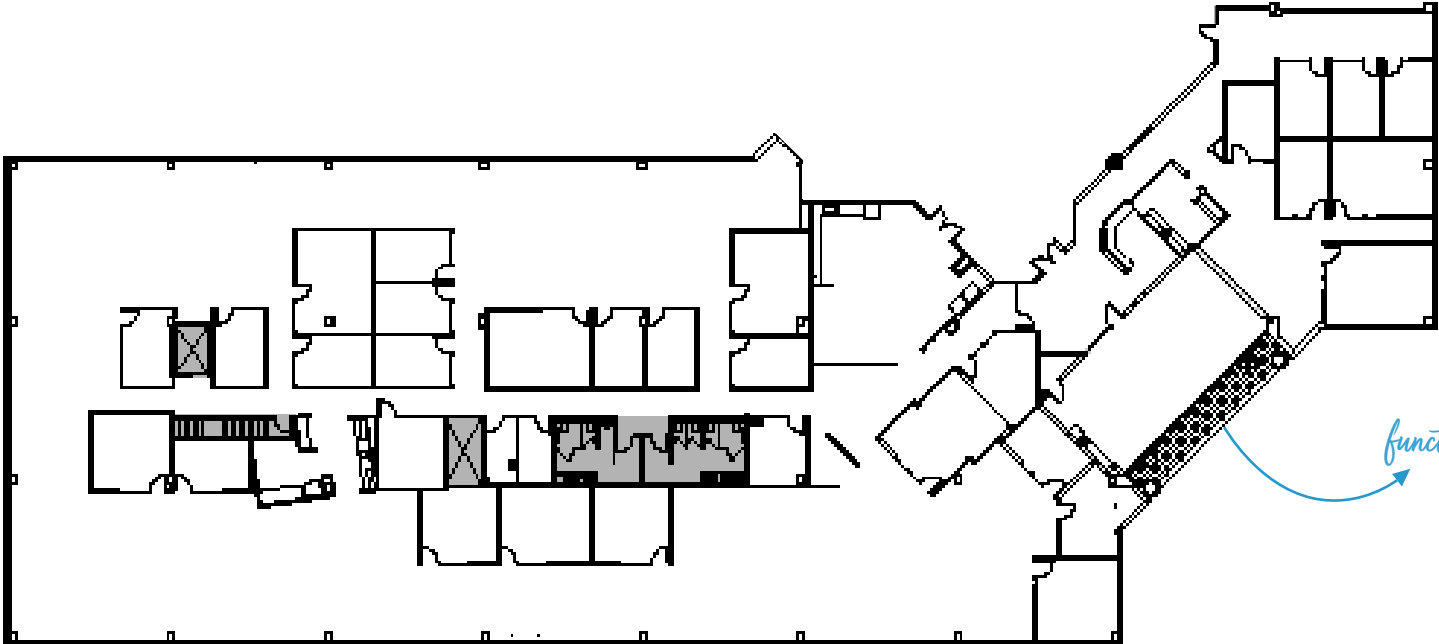

# 4601 CREEKSTONE

4601 Creekstone Drive | Durham

Suite 200 | 24,811 RSF

Available May 2025

Disclaimer: The above floor plan is not to scale. The available space shown is believed to be correct but is subject to change.