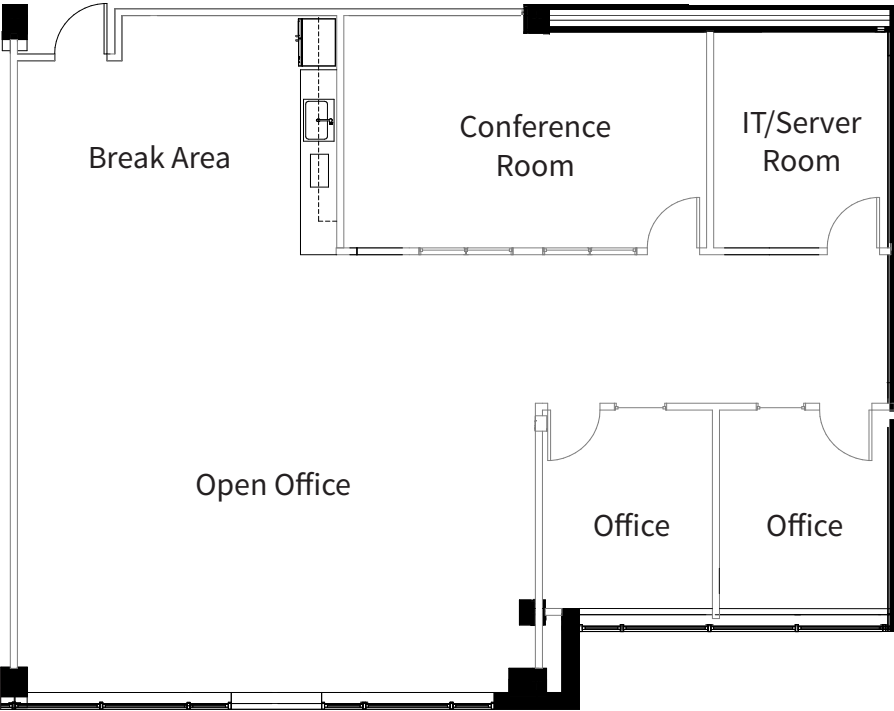

# 4000 CENTREGREEN

CentreGreen Two | Cary

Suite 325 | 2,200 RSF

Disclaimer: The above floor plan is not to scale. The available space shown is a representative layout. Furniture not included.