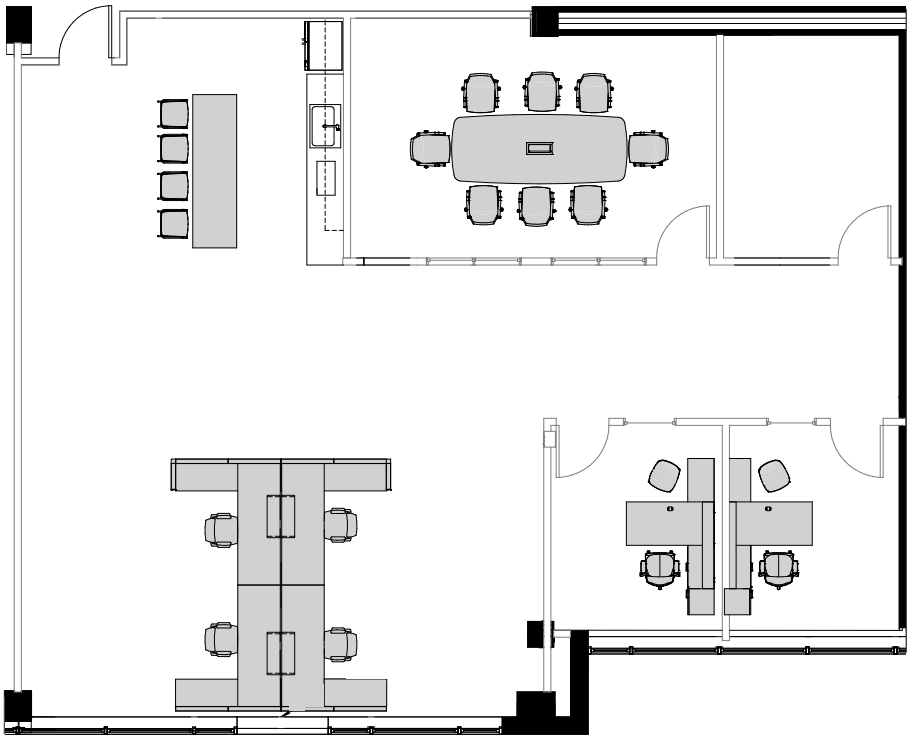

# 4000 CENTREGREEN

CentreGreen Two | Cary

Suite 325 | 2,200 RSF

Disclaimer: The above floor plan is not to scale. The available space shown is a representative layout. Furniture not included.