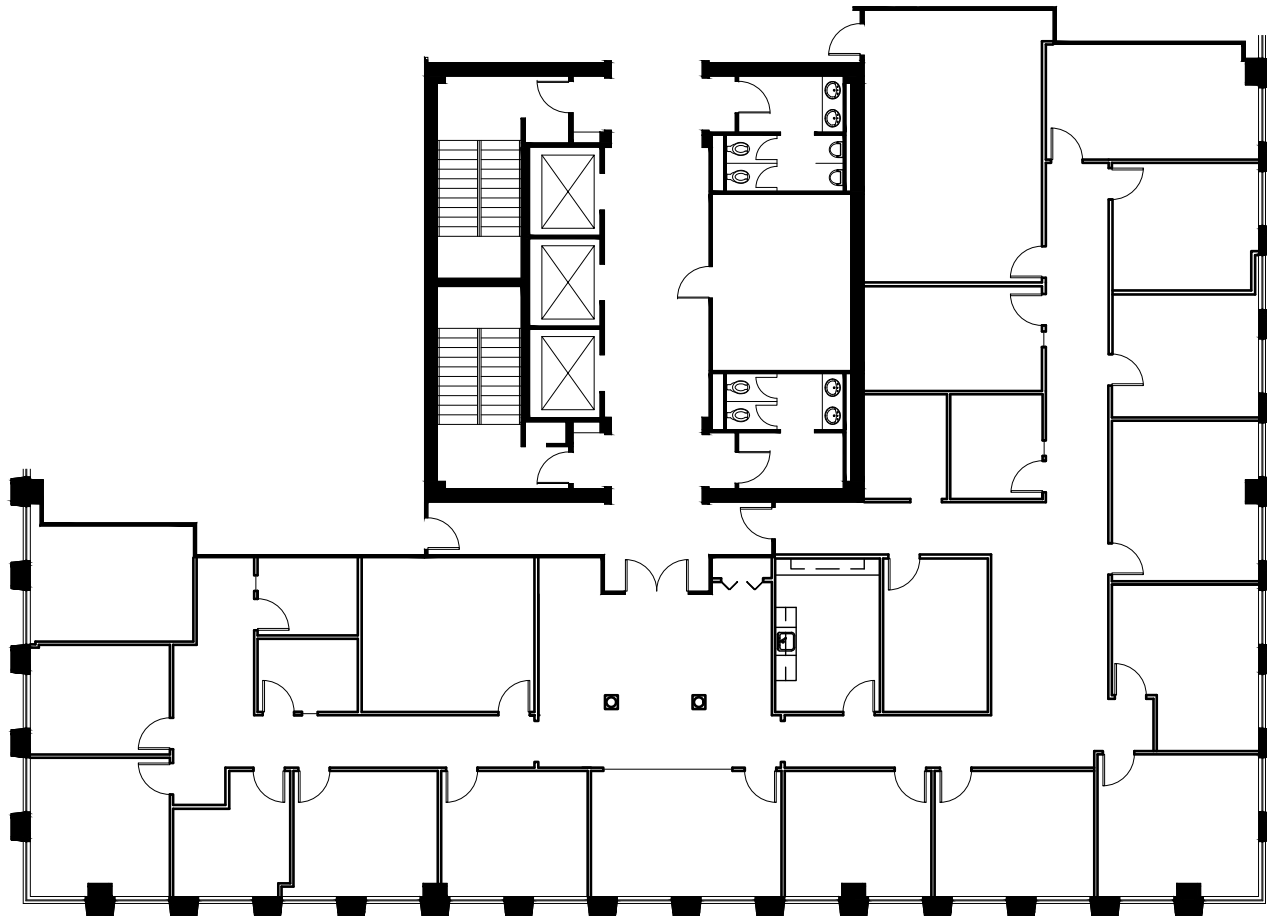

2200 Century Center

2200 Century Parkway | Atlanta

Suite 750 | 7,063 RSF

Key Plan

Disclaimer: The above floor plans are not to scale. The available space shown is believed to be correct but is subject to change.