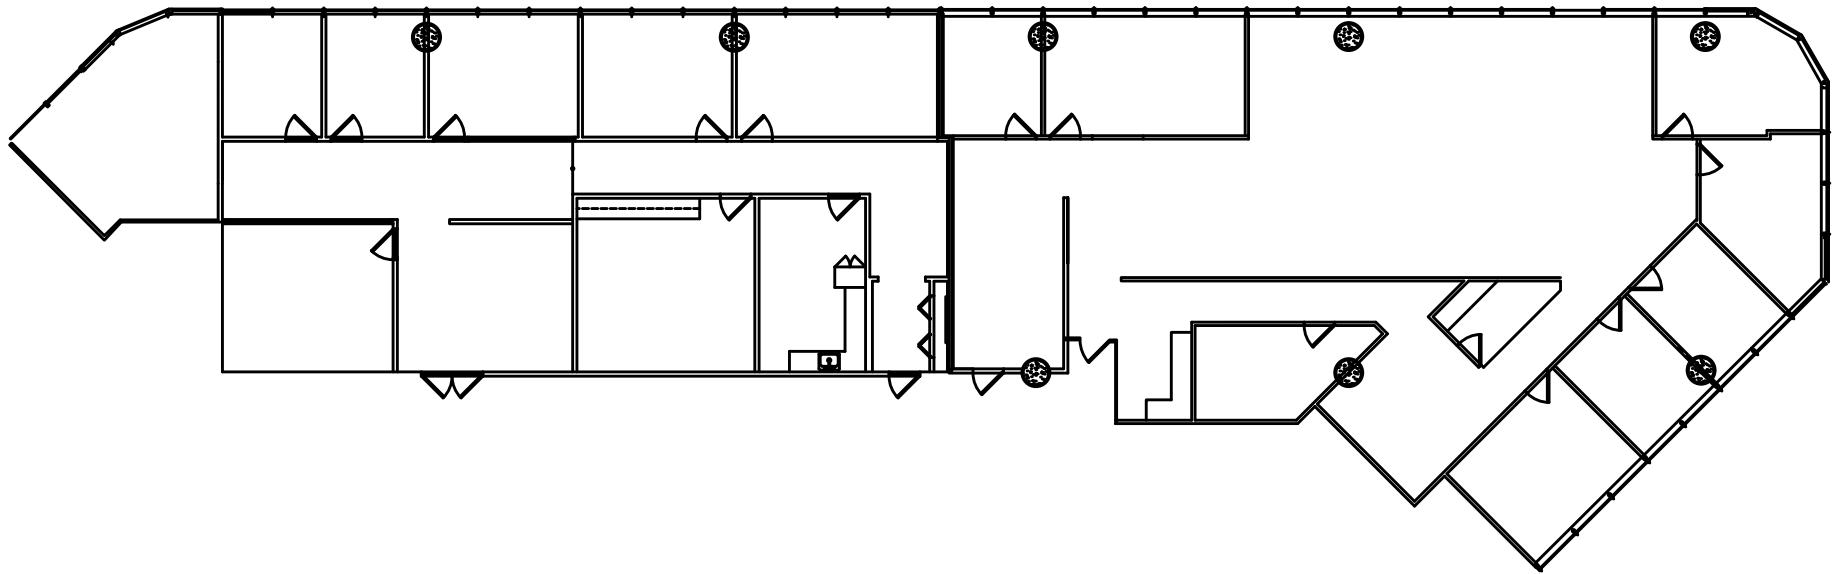

201 SOUTH ORANGE

SUITE 900 | 925 **7,366 RSF**

Highwoods®

201 S. ORANGE AVENUE | ORLANDO

Disclaimer: The above floor plan is not to scale. The available space shown is believed to be correct but is subject to change. Furniture not included.