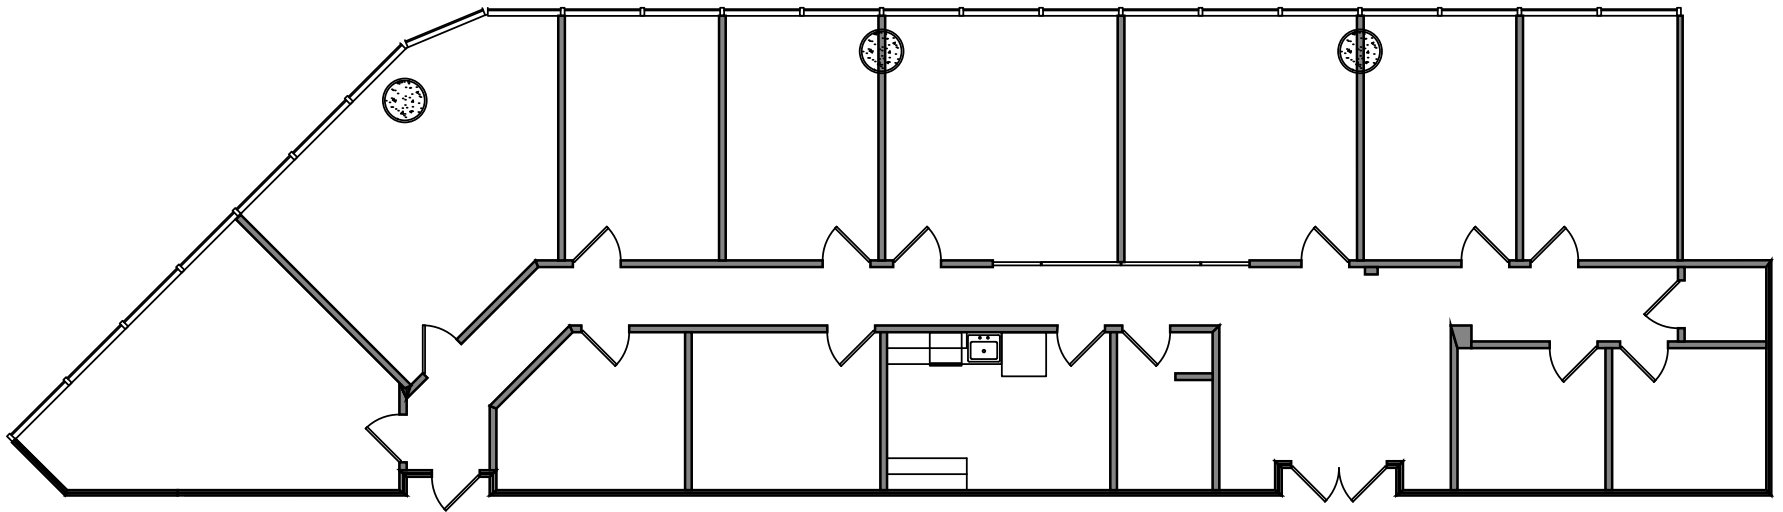

201 SOUTH ORANGE

SUITE 1010 **3,271 RSF**

Highwoods®
201 S. ORANGE AVENUE | ORLANDO

Disclaimer: The above floor plan is not to scale. The available space shown is believed to be correct but is subject to change. Furniture not included.