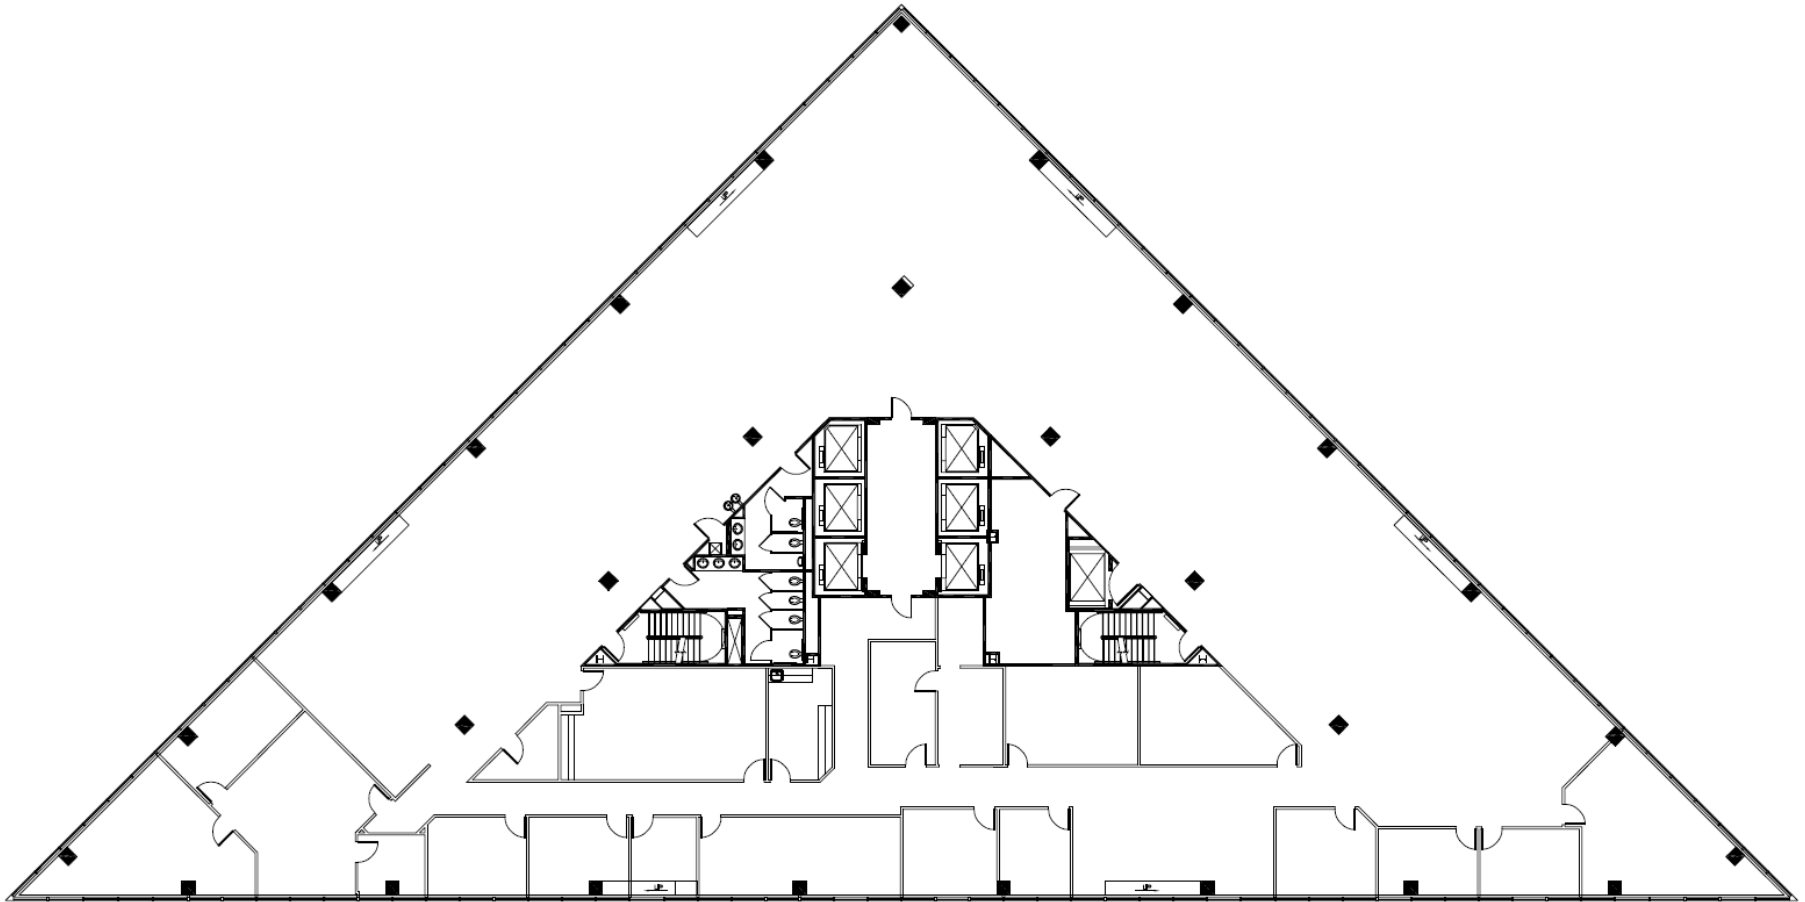

# 1800 Century Boulevard

1800 Century Boulevard | Atlanta

**Suite 600** | 17,175 RSF

Disclaimer: The above floor plans are not to scale. The available space shown is believed to be correct but is subject to change.