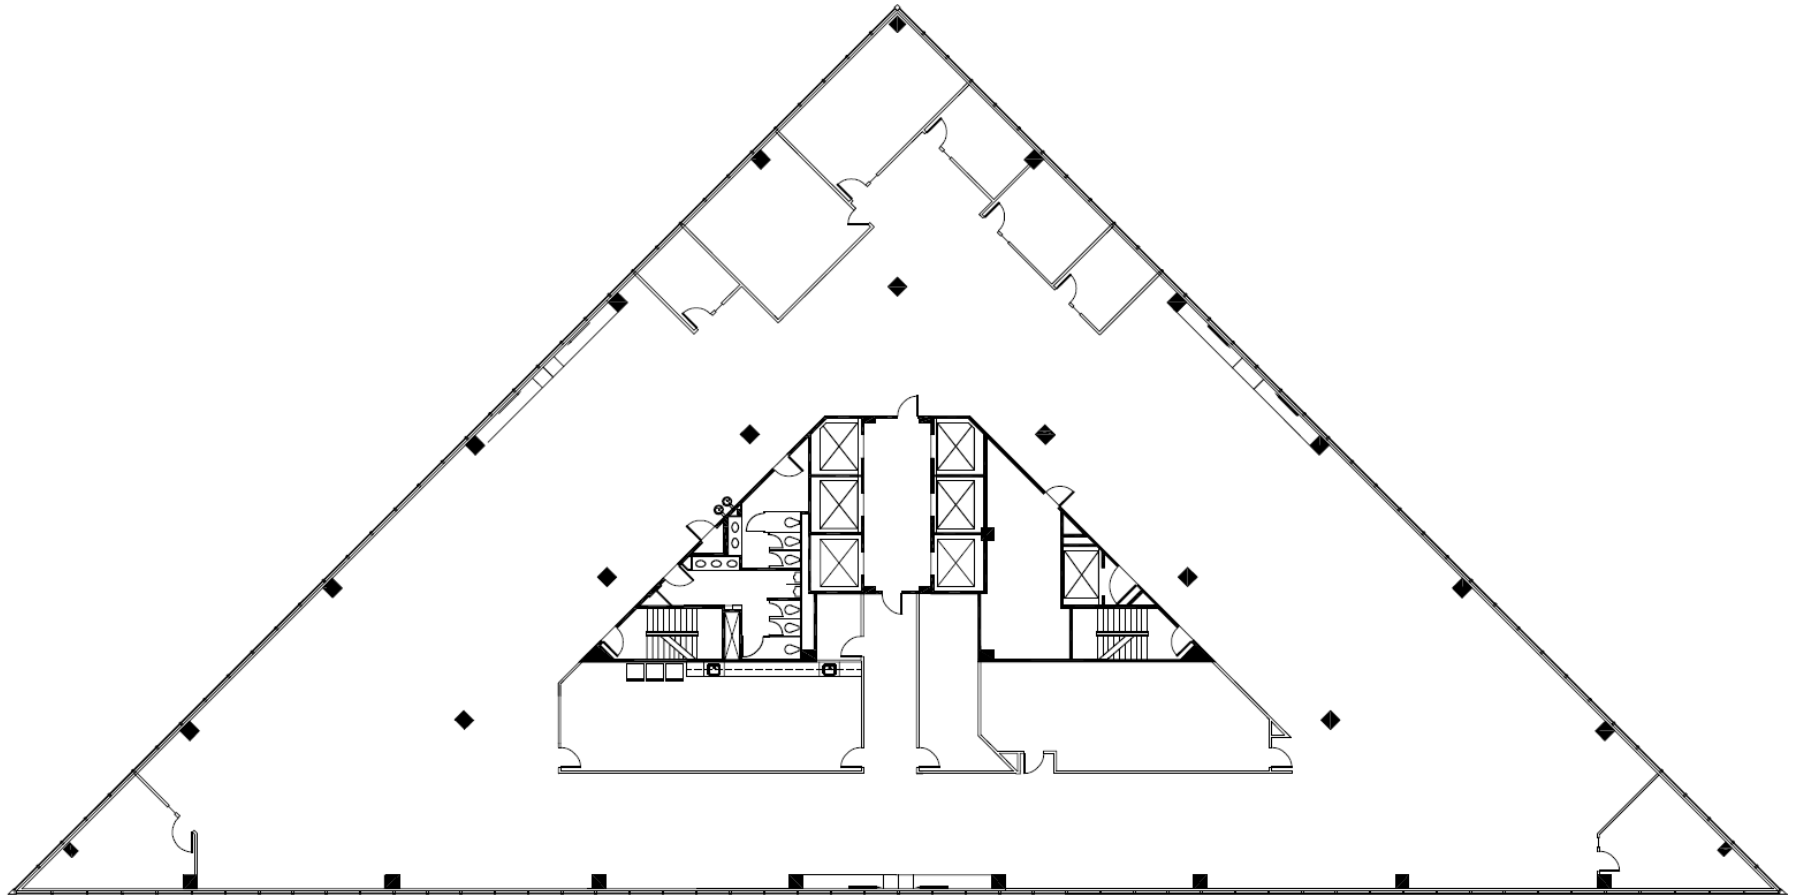

1800 Century Boulevard

1800 Century Boulevard | Atlanta

Suite 300 | 17,248 RSF

Disclaimer: The above floor plans are not to scale. The available space shown is believed to be correct but is subject to change.