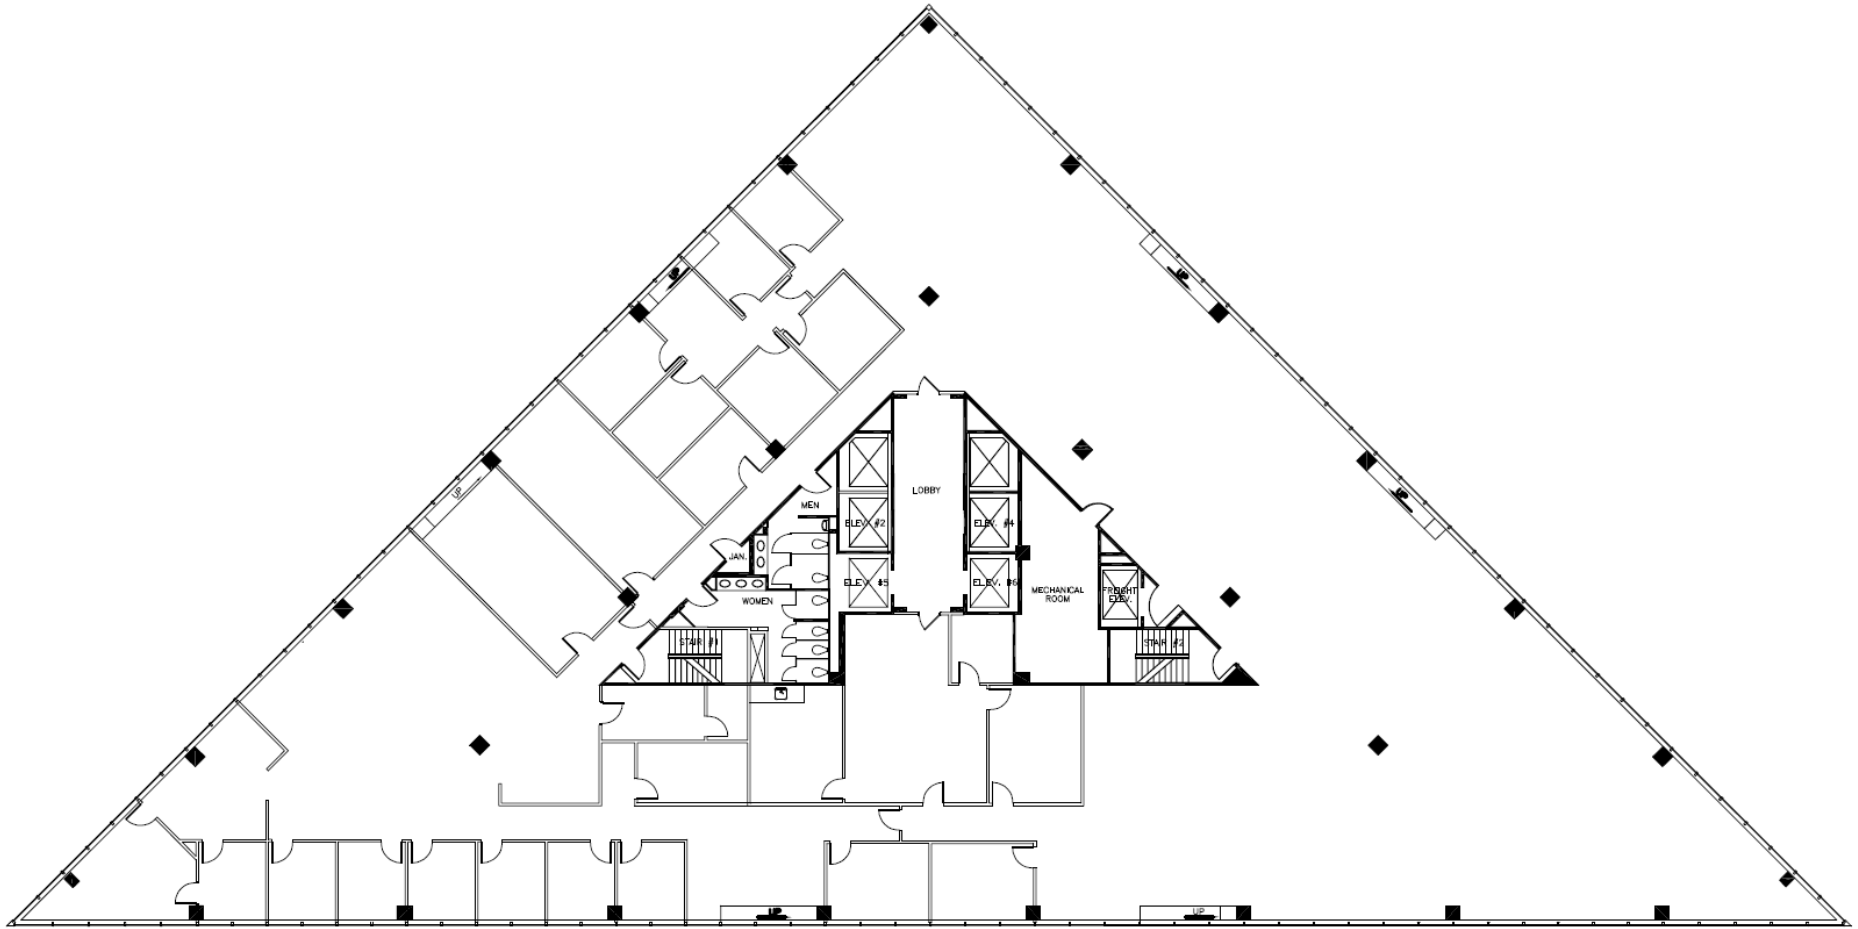

1800 Century Boulevard

1800 Century Boulevard | Atlanta

Suite 200 | 17,248 RSF

Disclaimer: The above floor plans are not to scale. The available space shown is believed to be correct but is subject to change.