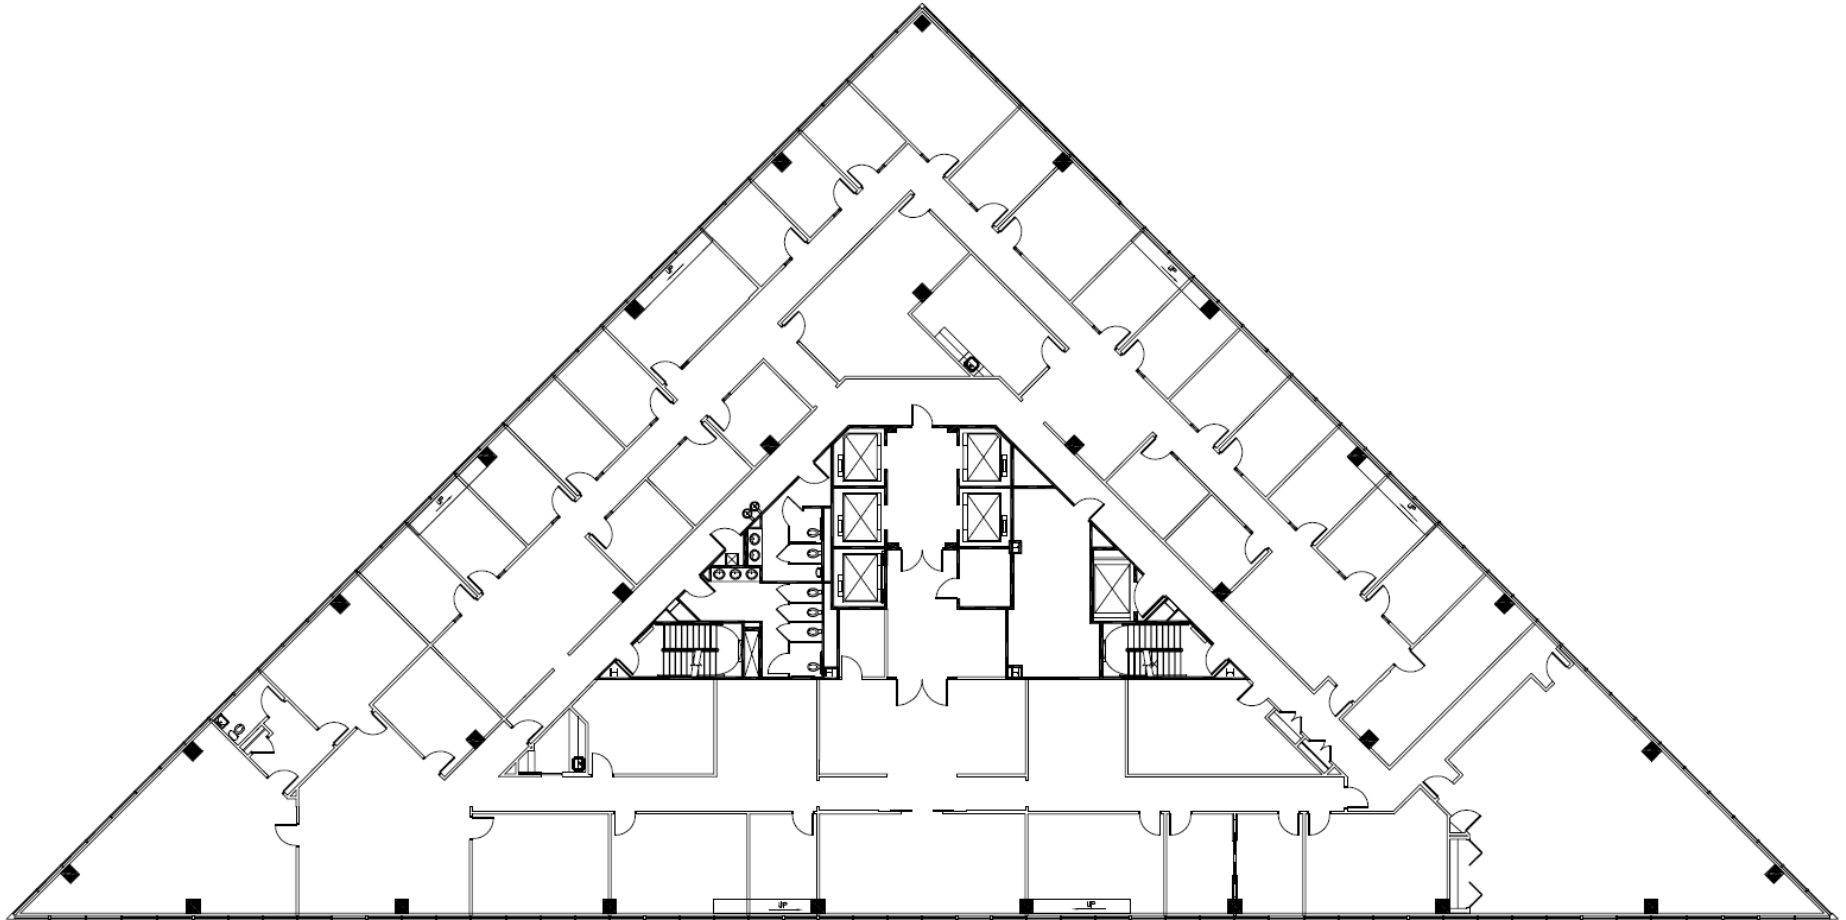

1800 Century Boulevard

1800 Century Boulevard | Atlanta

Suite 1500 | 17,175 RSF

Disclaimer: The above floor plans are not to scale. The available space shown is believed to be correct but is subject to change.