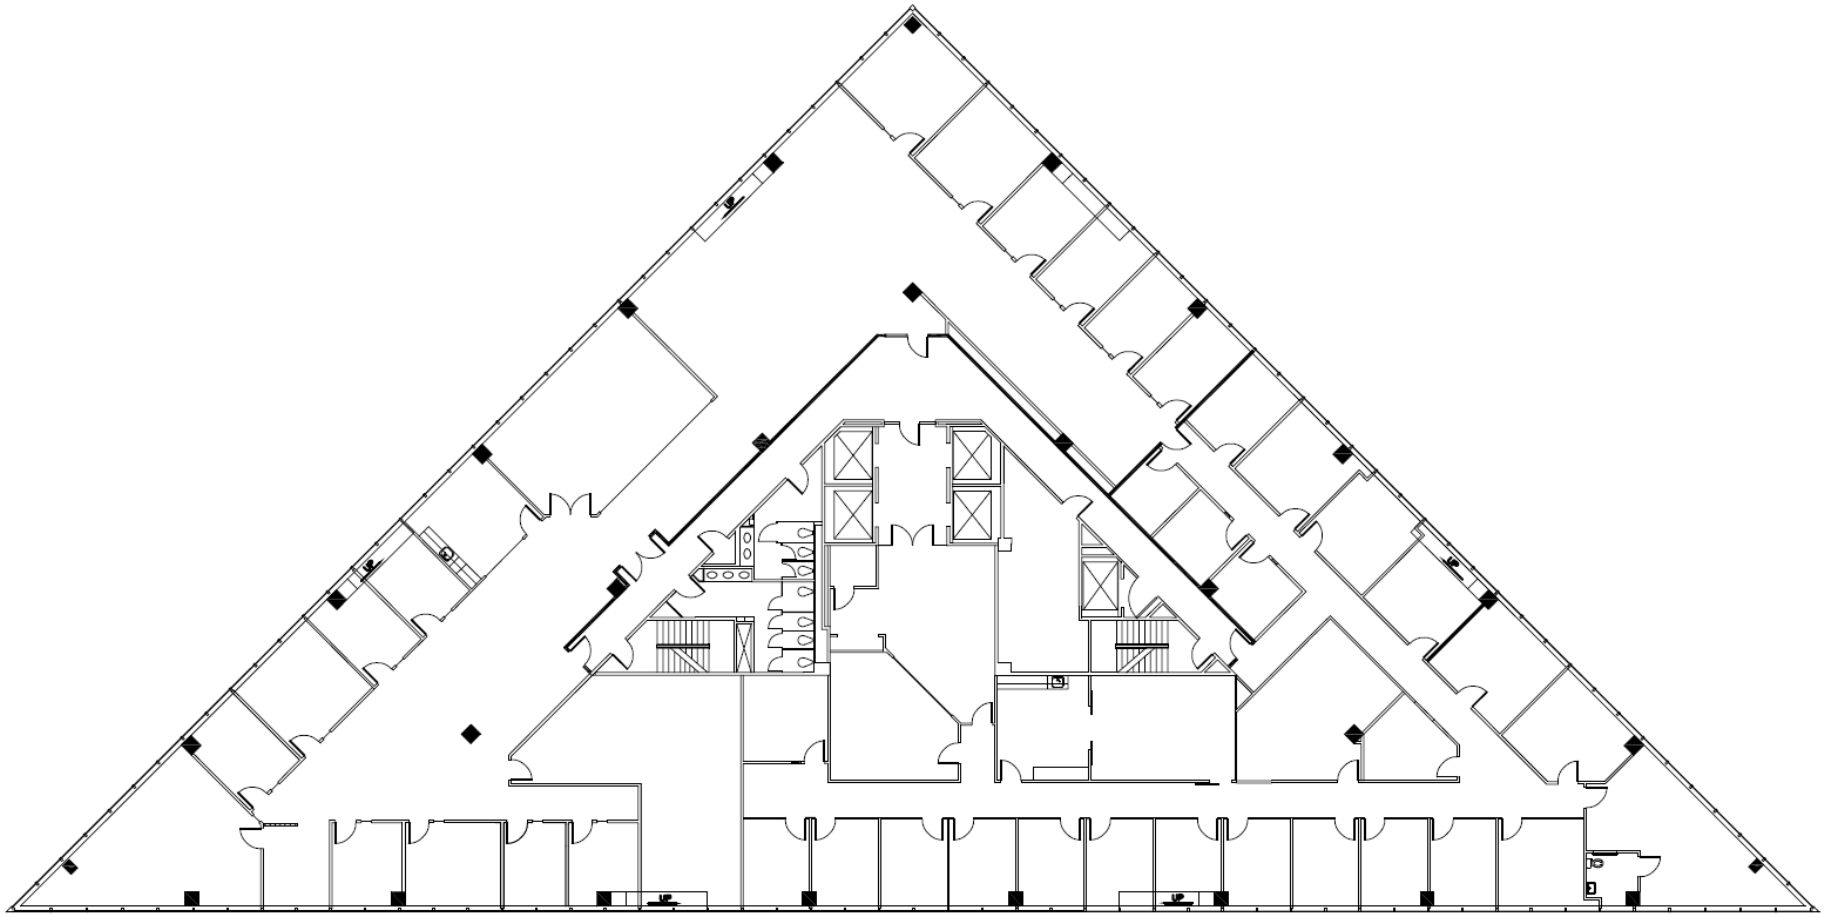

1800 Century Boulevard

1800 Century Boulevard | Atlanta

Suite 1400 | 17,399 RSF

Disclaimer: The above floor plans are not to scale. The available space shown is believed to be correct but is subject to change.