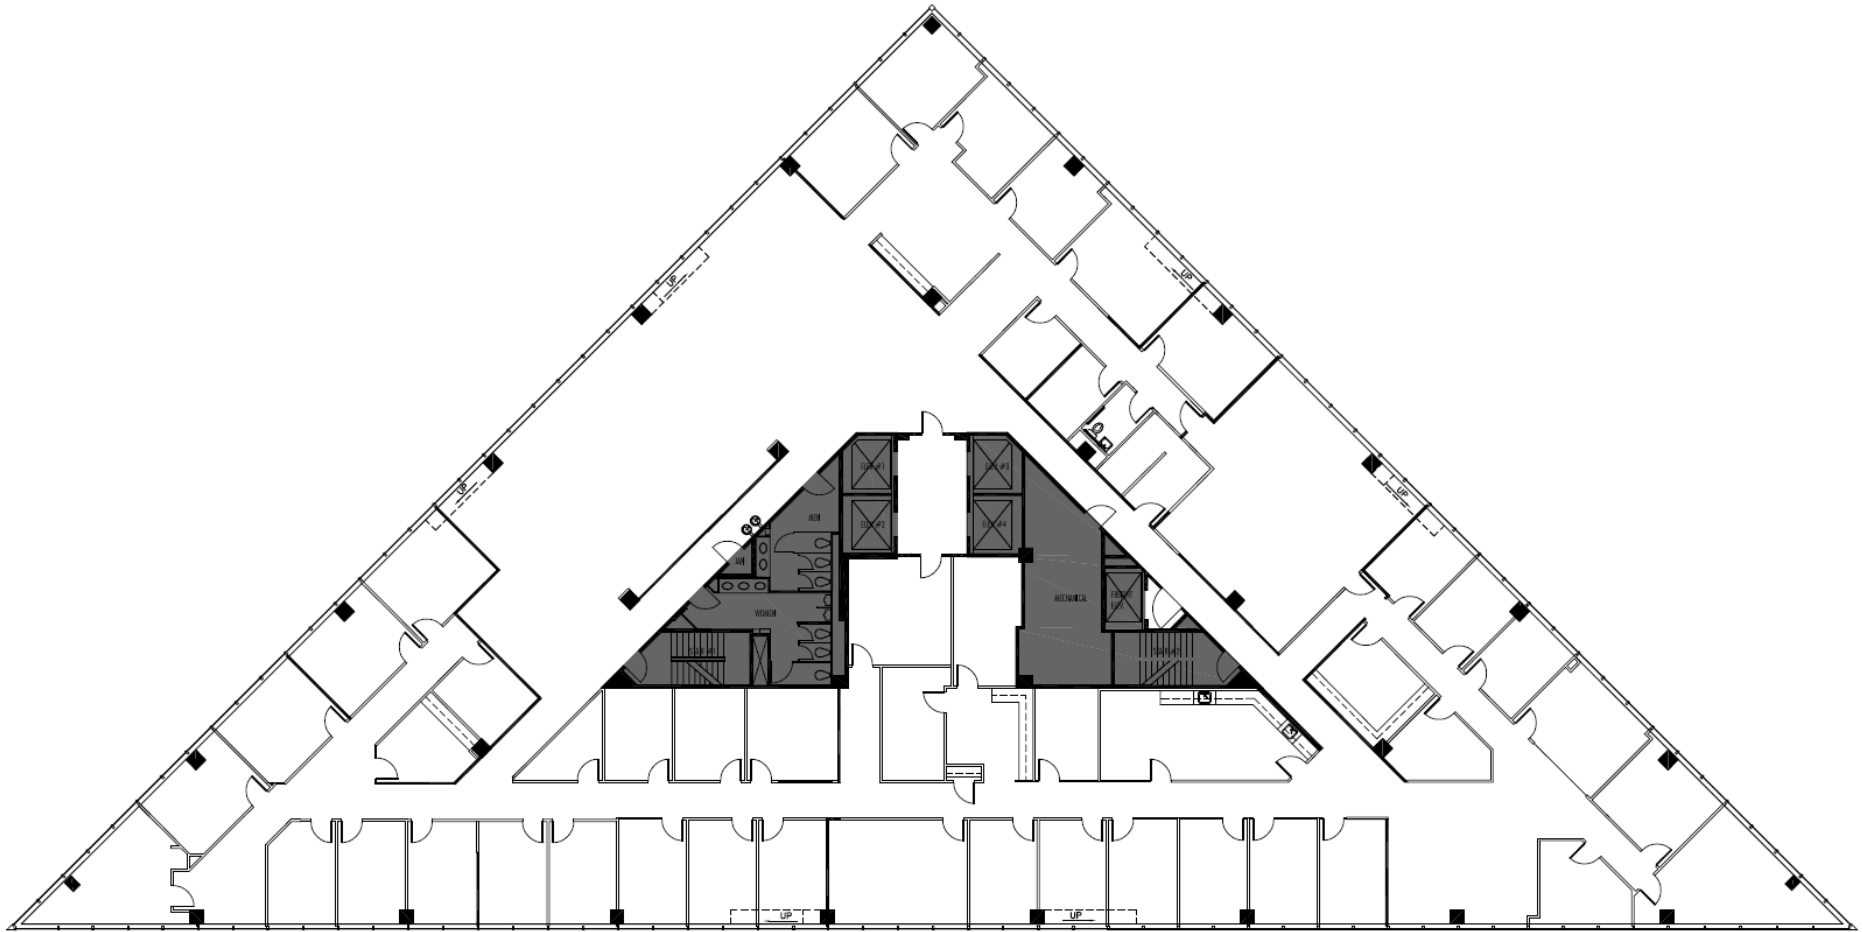

1800 Century Boulevard

1800 Century Boulevard | Atlanta

Suite 1100 | 17,397 RSF

Disclaimer: The above floor plans are not to scale. The available space shown is believed to be correct but is subject to change.