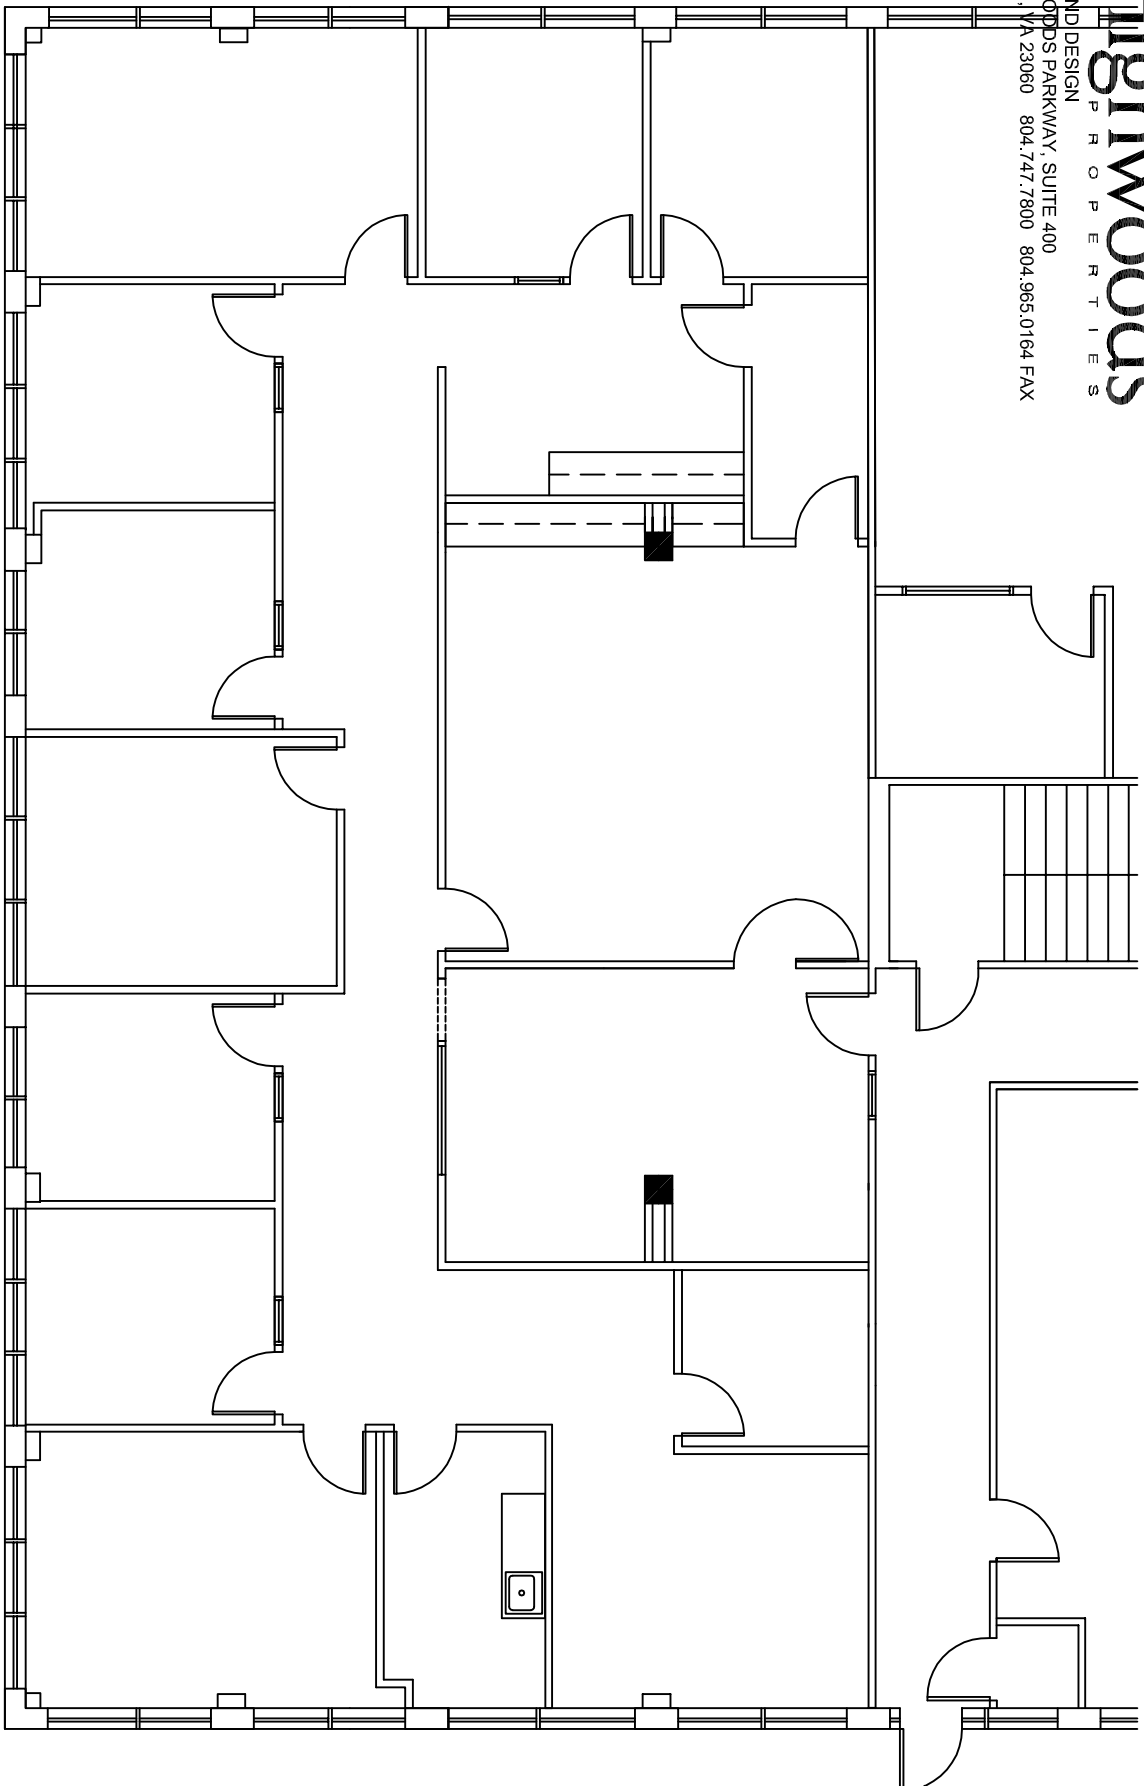

PLANNING AND DESIGN
4501 HIGHWOODS PARKWAY, SUITE 400
GLEN ALLEN, VA 23060 804.747.7800 804.965.0164 FAX

COLONNADE

SUITE 175

3,363 U.S.F.

3,767 R.S.F.

4050 INNSLAKE DRIVE

GLEN ALLEN, VA

DRAWN BY: C.TERRY
DATE: 10-2-15
SCALE: N.T.S.
CAD FILE: 0305-FL1.DWG