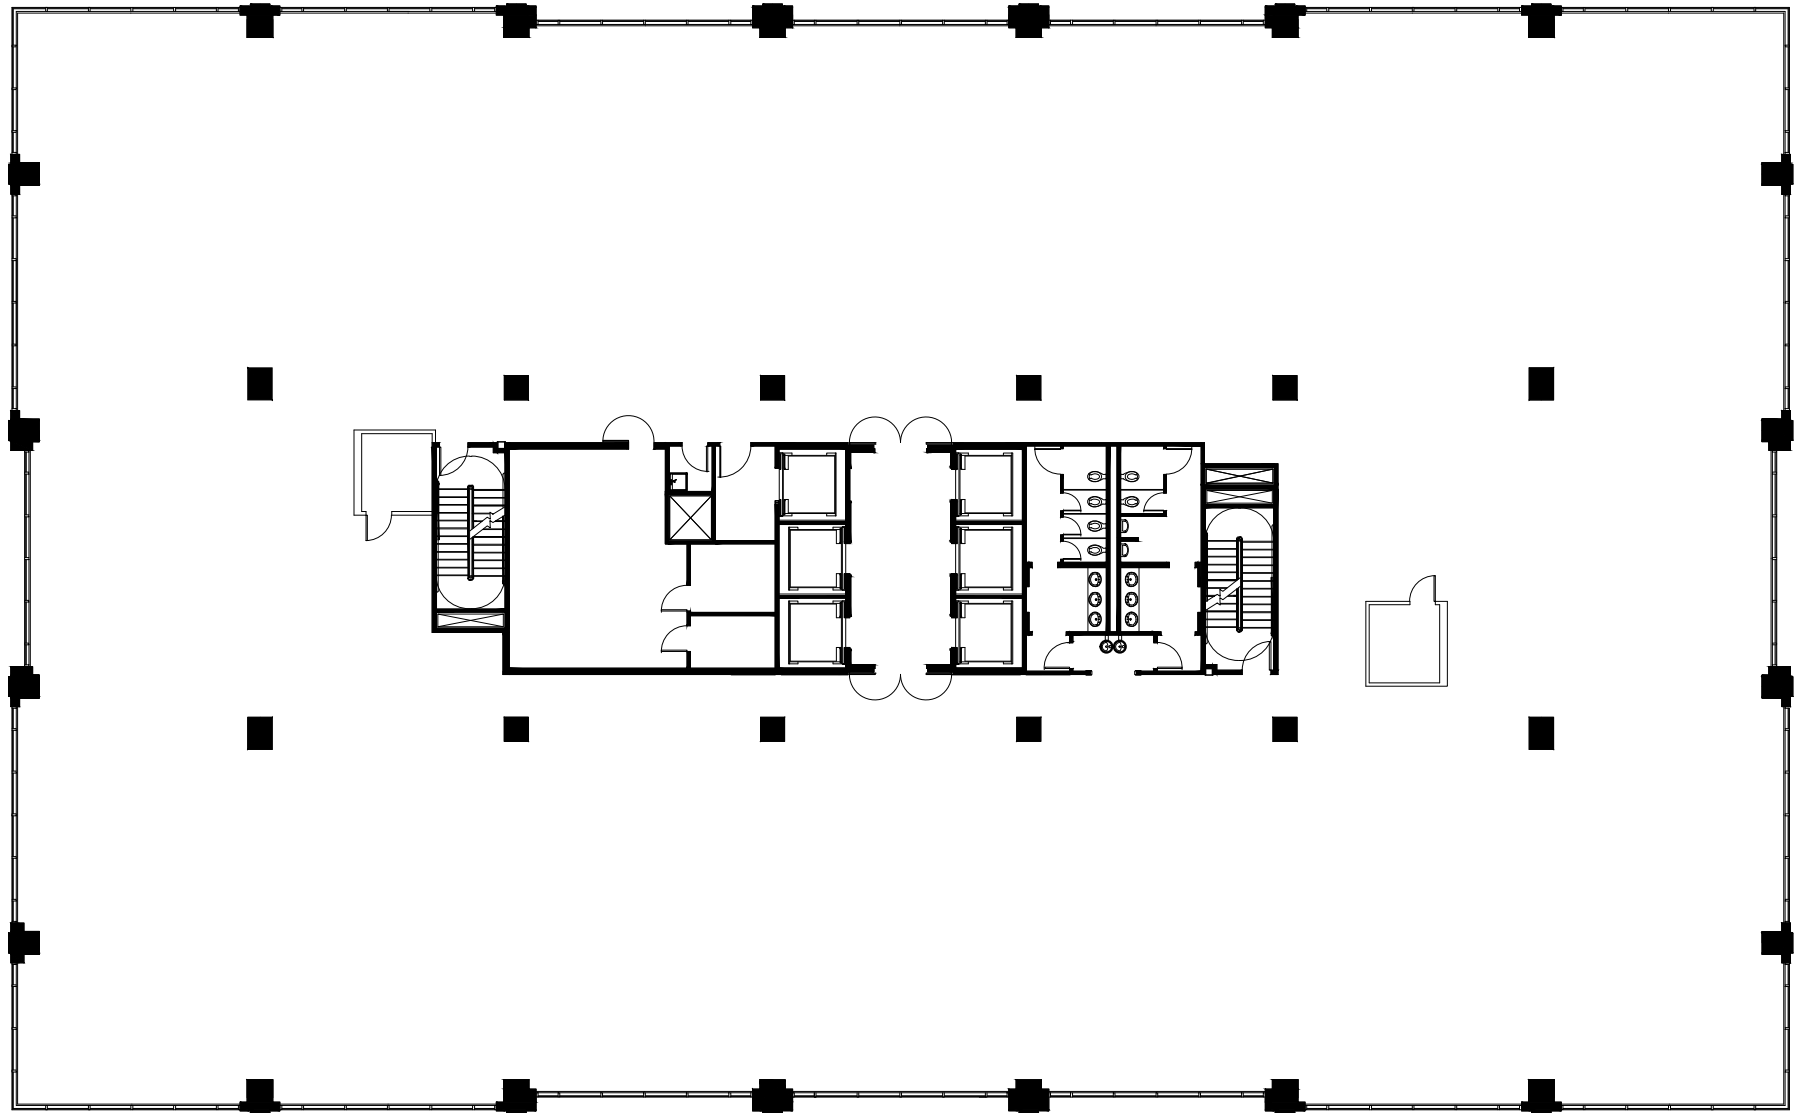

# 10 GLENLAKE NORTH

10 Glenlake Parkway | Atlanta

Suite 600 | 26,500 RSF

Disclaimer: The above floor plans are not to scale. The available space shown is believed to be correct but is subject to change.

JOHN GRIMSLEY | 404.443.1875  
JOHN.GRIMSLEY@HIGHWOODS.COM