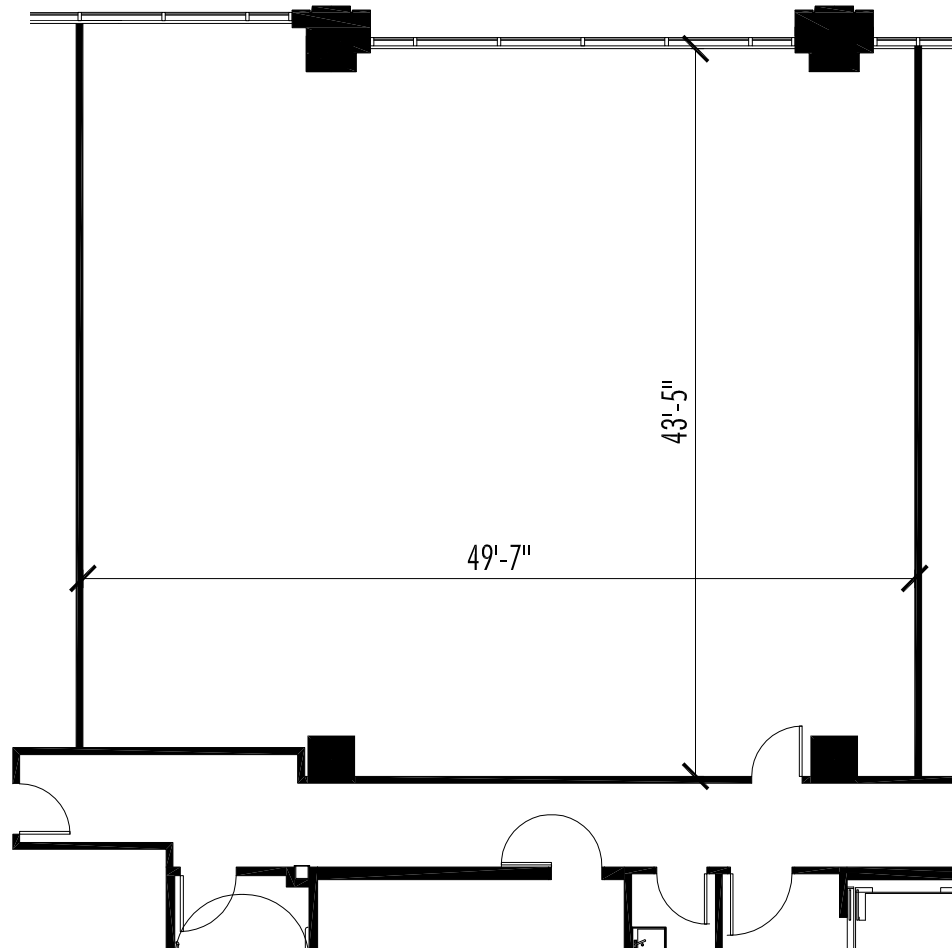

# 10 GLENLAKE NORTH

10 Glenlake Parkway | Atlanta

Suite 525 | 2,617 RSF

Disclaimer: The above floor plans are not to scale. The available space shown is believed to be correct but is subject to change.

JOHN GRIMSLEY | 404-443-1875  
JOHN.GRIMSLEY@HIGHWOODS.COM