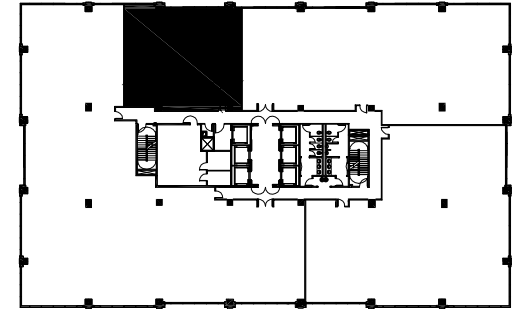

# 10 GLENLAKE NORTH

10 Glenlake Parkway | Atlanta

Suite 525 | 2,617 RSF

Disclaimer: The above floor plans are not to scale. The available space shown is believed to be correct but is subject to change.

JOHN GRIMSLEY | 404-443-1875  
JOHN.GRIMSLEY@HIGHWOODS.COM