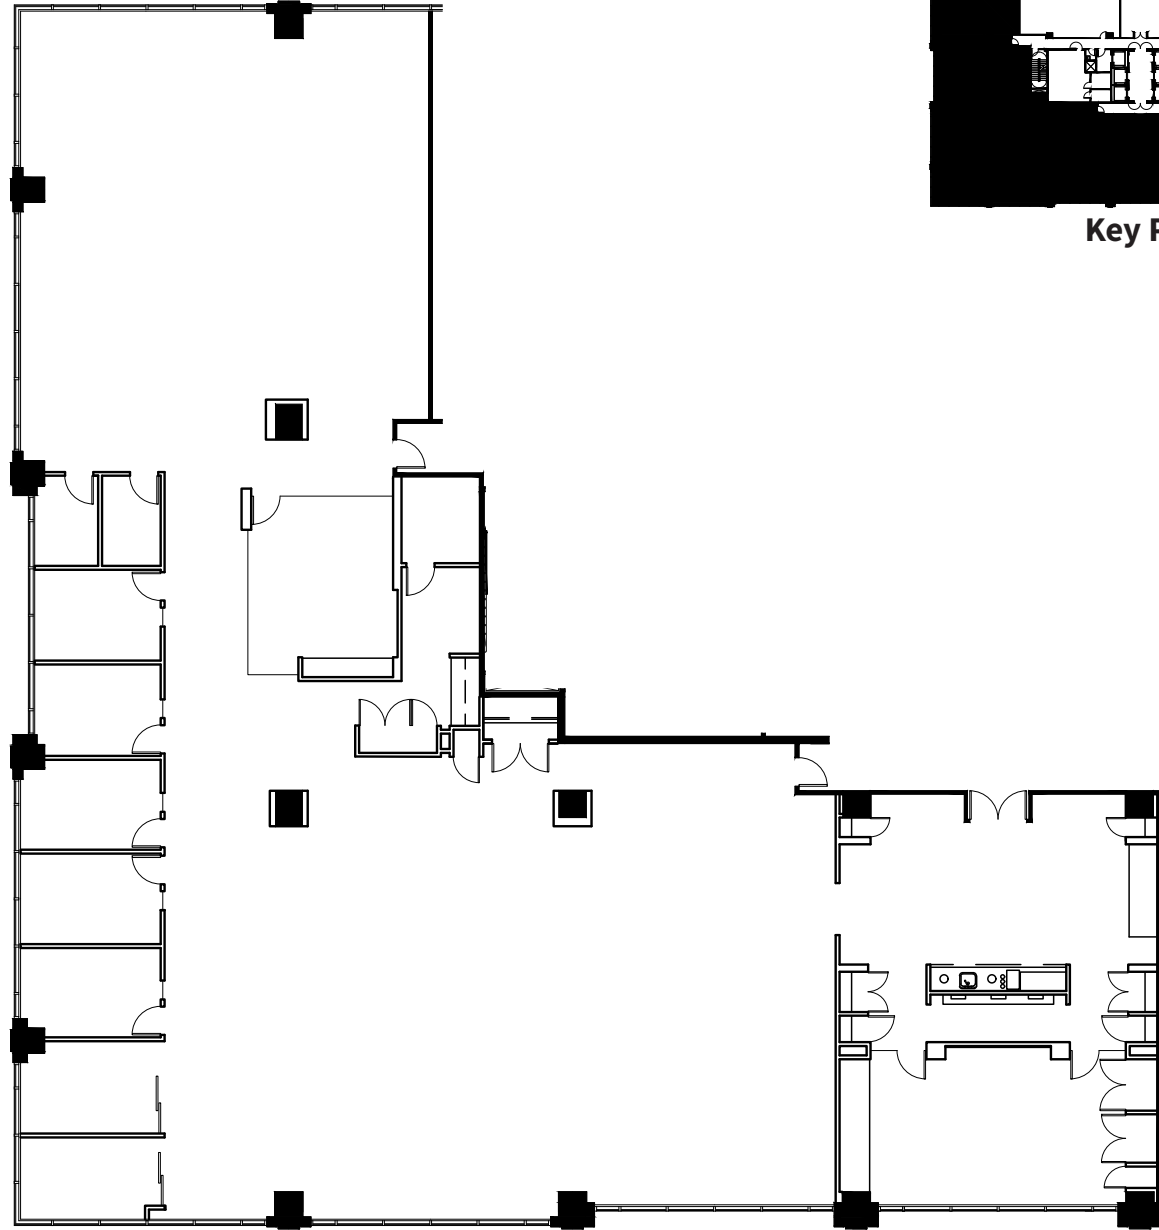

10 Glenlake North

10 Glenlake Pkwy. | Atlanta

Suite 500 | 11,250 RSF

Key Plan

Disclaimer: The above floor plans are not to scale. The available space shown is believed to be correct but is subject to change.