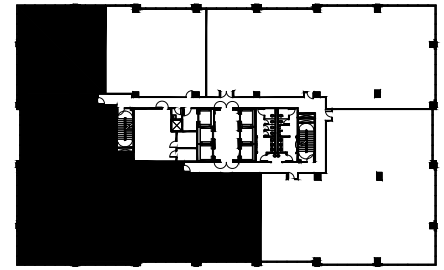

10 Glenlake North

10 Glenlake Pkwy. | Atlanta

Suite 500 | 11,250 RSF

Key Plan

Disclaimer: The above floor plans are not to scale. The available space shown is believed to be correct but is subject to change.